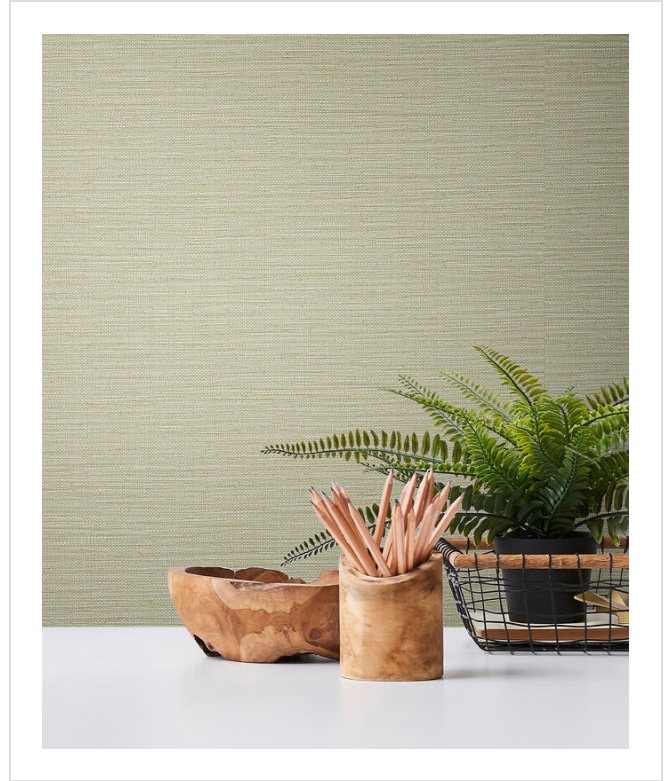

Ashram

ASH36

Classic grasscloth - selected colours include metallic details

More colours in Ashram (19)

Ashram is in our [Blue](#) binder

Range of Coordinating Designs

✉ My library needs updating. Please contact me

Specification

[Fabric backed vinyl wallcovering ▶](#)

137cm wide

Sold by the Linear metre

[Euroclass C ▶](#)

Light reflectance (LRV) 42

📄 Technical data downloads

[ashram-technical-info.pdf](#) 📄