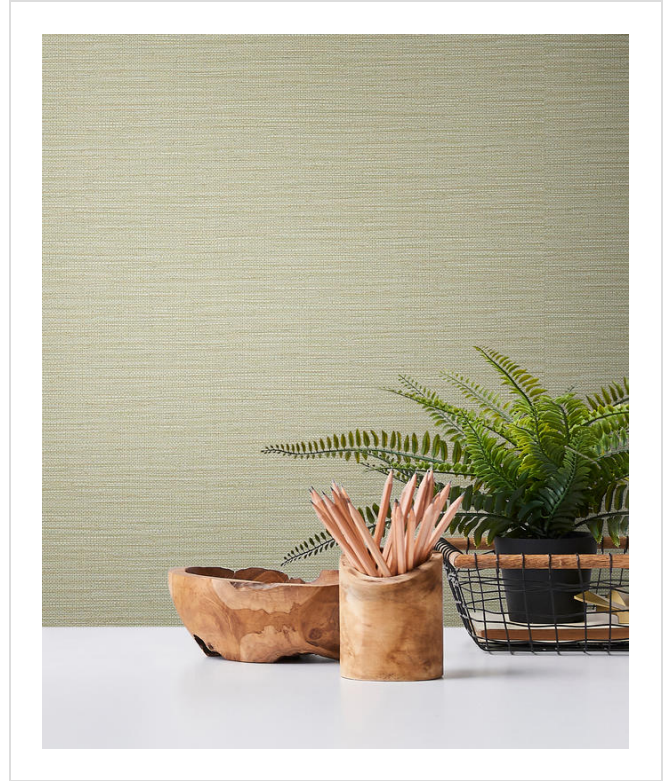

Ashram

ASH37

Classic grasscloth - selected colours include metallic details

More colours in Ashram (19)

Ashram is in our [Blue](#) binder

✉ My library needs updating. Please contact me

Specification

[Fabric backed vinyl wallcovering ▶](#)

137cm wide

Sold by the Linear metre

[Euroclass C ▶](#)

Light reflectance (LRV) 18

📄 Technical data downloads

[ashram-technical-info.pdf](#) 📄

If you like **Ashram**, you might like...

Aurora