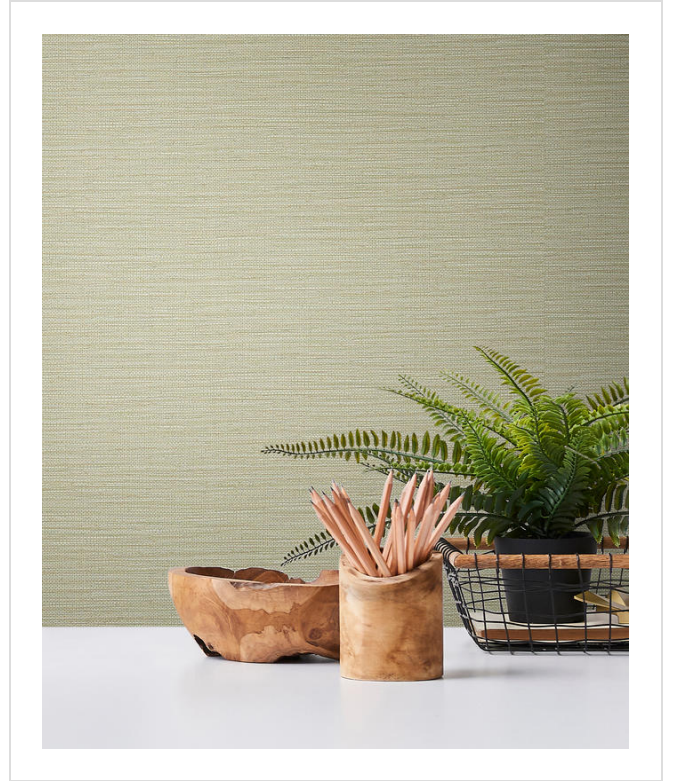

Ashram

ASH39

Classic grasscloth - selected colours include metallic details

More colours in Ashram (19)

Ashram is in our [Blue](#) binder

✉ My library needs updating. Please contact me

Specification

[Fabric backed vinyl wallcovering ▶](#)

137cm wide

Sold by the Linear metre

[Euroclass C ▶](#)

Light reflectance (LRV) 28

📄 Technical data downloads

[ashram-technical-info.pdf ©](#)

If you like **Ashram**, you might like...

Aurora