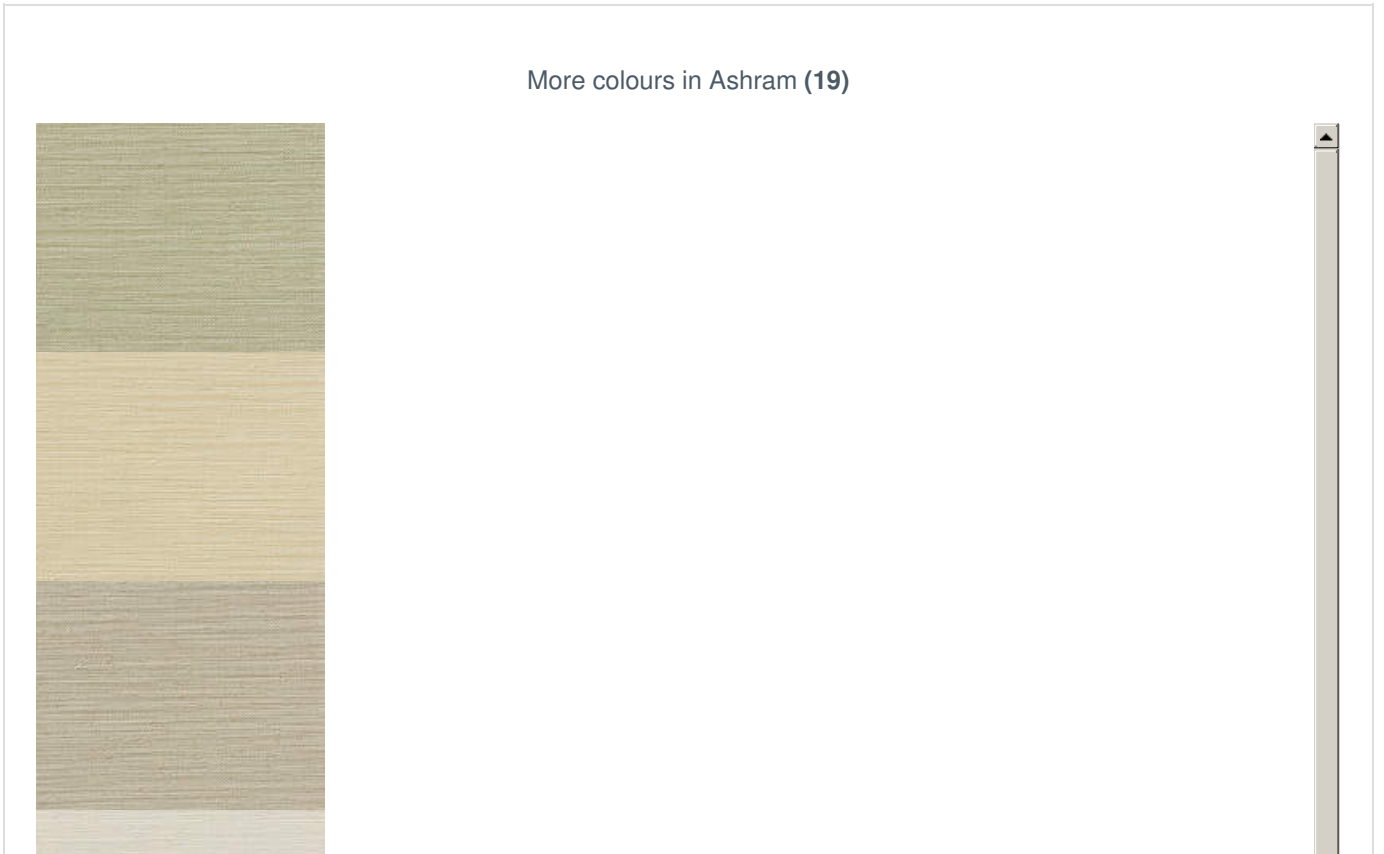

Ashram

ASH39

Classic grasscloth - selected colours include metallic details

More colours in Ashram (19)

Ashram is in our [Blue](#) binder

✉ My library needs updating. Please contact me

Specification

[Fabric backed vinyl wallcovering ▶](#)