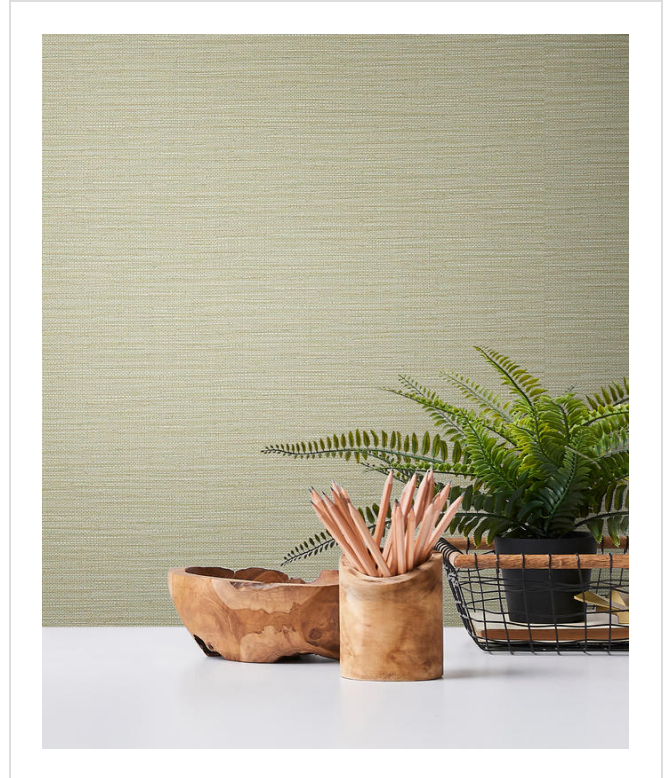

# Ashram

ASH40

Classic grasscloth - selected colours include metallic details

More colours in Ashram (19)

Ashram is in our [Blue](#) binder

✉ My library needs updating. Please contact me

## Specification

[Fabric backed vinyl wallcovering ▶](#)

137cm wide

Sold by the Linear metre

[Euroclass C ▶](#)

Light reflectance (LRV) 42

📄 Technical data downloads

[ashram-technical-info.pdf ©](#)