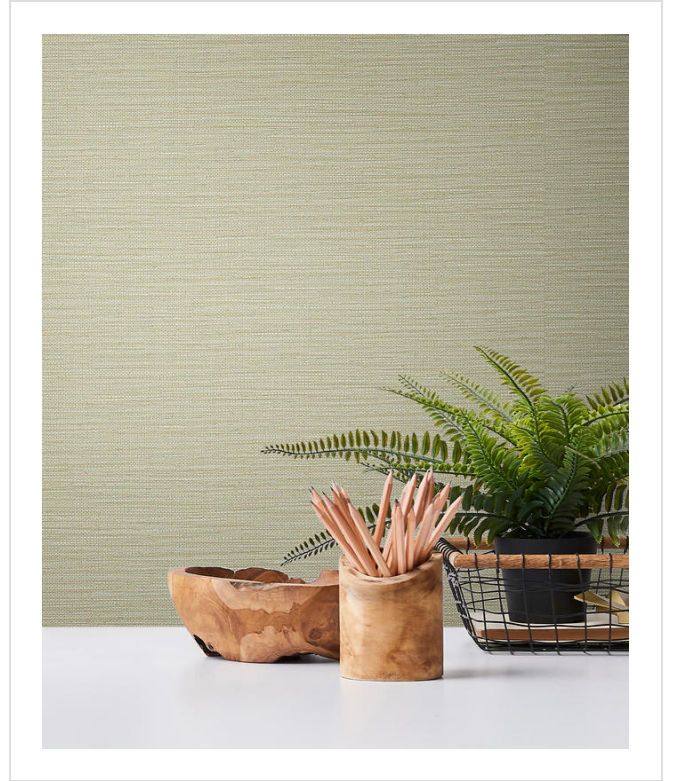

Ashram

ASH42

Classic grasscloth - selected colours include metallic details

More colours in Ashram (19)

Ashram is in our [Blue](#) binder

Range of Coordinating Designs

✉ My library needs updating. Please contact me

Specification

[Fabric backed vinyl wallcovering ▶](#)

137cm wide

Sold by the Linear metre

[Euroclass C ▶](#)

Light reflectance (LRV) 42

📄 Technical data downloads

[ashram-technical-info.pdf](#) 📄