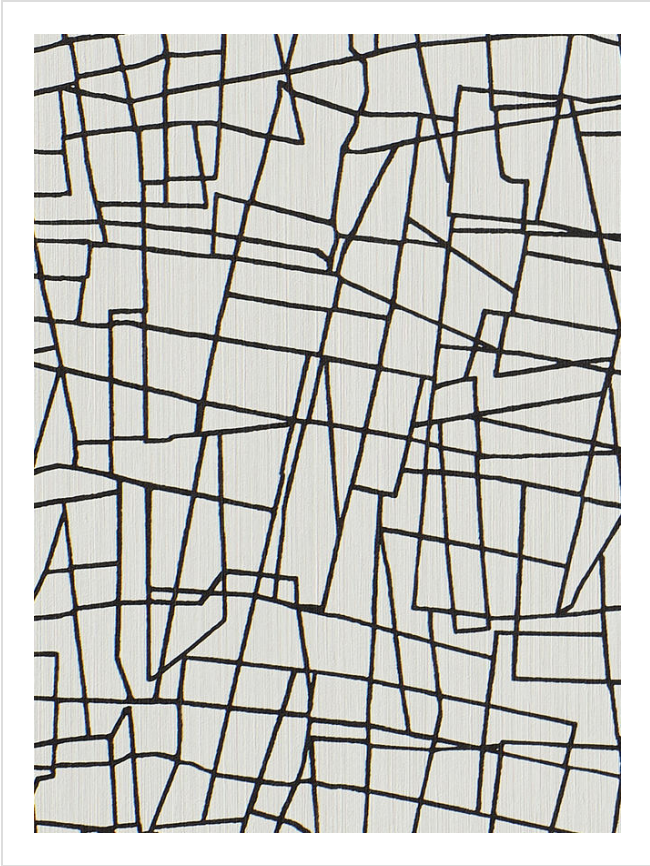

Bamboozle

W2SD01

Modernist geo-print on woven ground

More colours in Bamboozle (9)

Bamboozle is in our **Orange** binder

✉ My library needs updating. Please contact me

Specification

[Fabric backed vinyl wallcovering ▶](#)

137cm wide

Sold by the Linear metre

[Class 0 and 1 ▶ Euroclass C ▶](#)

Light reflectance (LRV) 66

↓ [Technical data downloads](#)

[bamboozle-technical-data.pdf](#) 📄

If you like **Bamboozle**, you might like...

Asterix

Angles