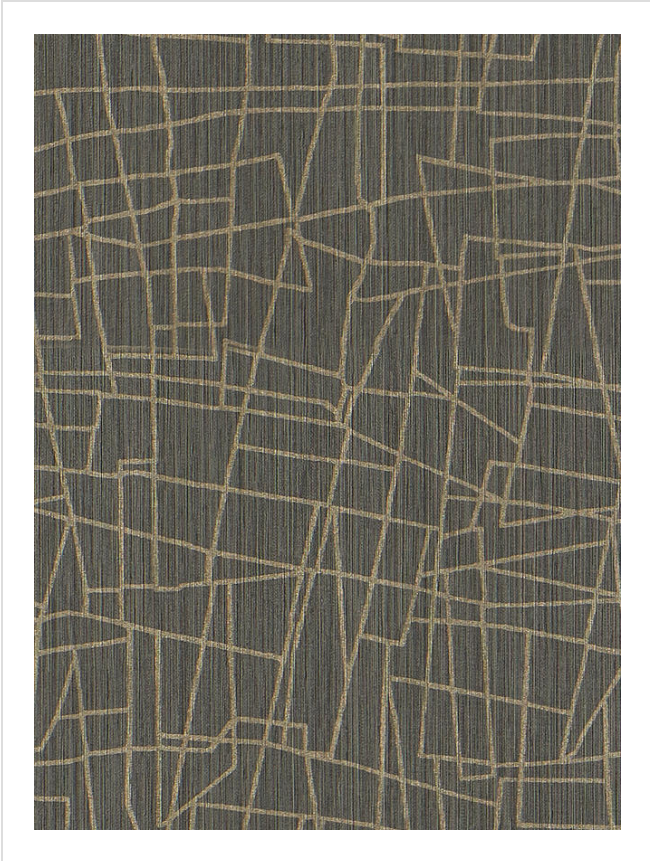

Bamboozle

W2SD02

Modernist geo-print on woven ground

More colours in Bamboozle (9)

Bamboozle is in our **Orange** binder

✉ My library needs updating. Please contact me

Specification

[Fabric backed vinyl wallcovering ▶](#)

137cm wide

Sold by the Linear metre

[Class 0 and 1 ▶ Euroclass C ▶](#)

Light reflectance (LRV) 12

↓ [Technical data downloads](#)

[bamboozle-technical-data.pdf](#) 📄

If you like **Bamboozle**, you might like...

Asterix

Angles