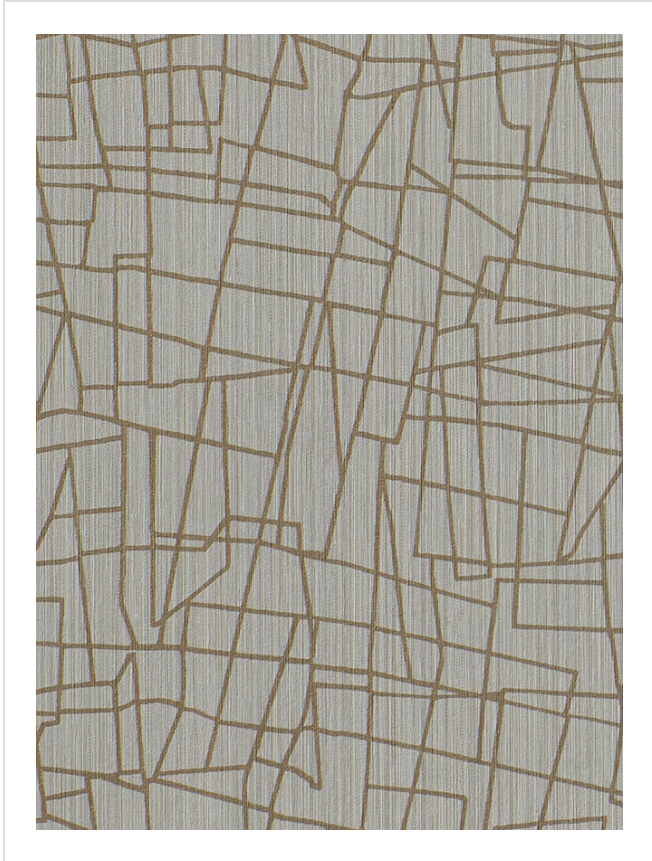

Bamboozle

W2SD04

Modernist geo-print on woven ground

More colours in Bamboozle (9)

Bamboozle is in our **Orange** binder

✉ My library needs updating. Please contact me

Specification

[Fabric backed vinyl wallcovering ▶](#)

137cm wide

Sold by the Linear metre

[Class 0 and 1 ▶ Euroclass C ▶](#)

Light reflectance (LRV) 21

↓ [Technical data downloads](#)

[bamboozle-technical-data.pdf](#) 📄

If you like **Bamboozle**, you might like...

Asterix

Angles