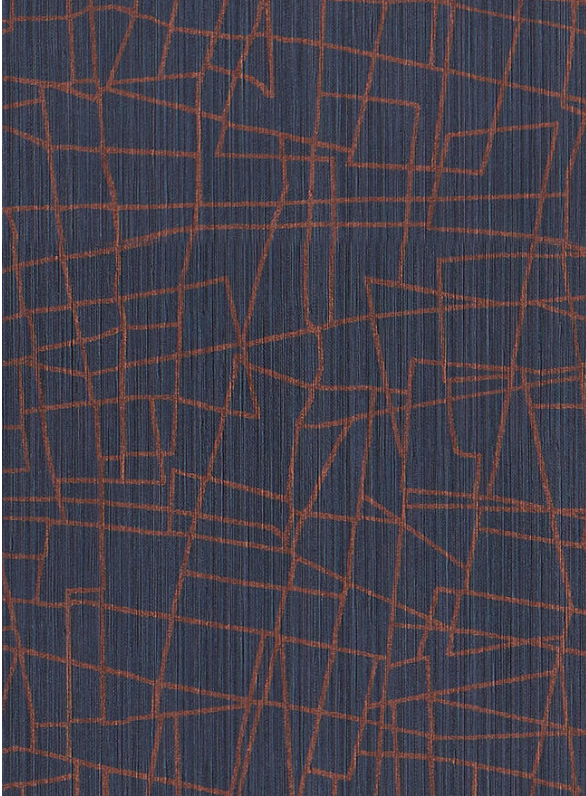

Bamboozle

W2SD10

Modernist geo-print on woven ground

More colours in Bamboozle (9)

Bamboozle is in our **Orange** binder

✉ My library needs updating. Please contact me

Specification

[Fabric backed vinyl wallcovering ▶](#)

137cm wide

Sold by the Linear metre

[Class 0 and 1 ▶ Euroclass C ▶](#)

Light reflectance (LRV) 3

↓ [Technical data downloads](#)

[bamboozle-technical-data.pdf](#) 📄

If you like **Bamboozle**, you might like...

Asterix

Angles