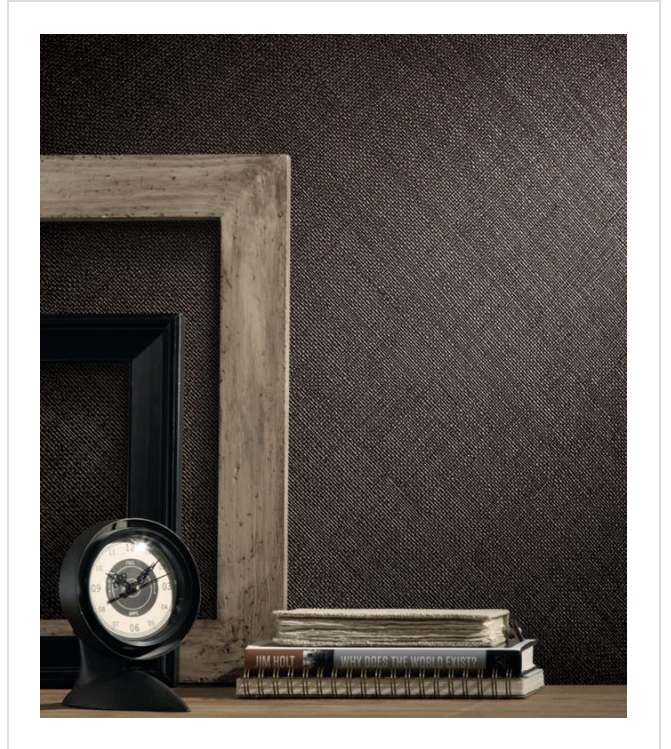

# Behati

BEH7988

Plaited raffia weave with a metallic lustre

More colours in Behati (15)

**Behati** is in our Internet Exclusive binder

✉ My library needs updating. Please contact me

### Specification

[Fabric backed vinyl wallcovering ▶](#)

137cm wide

Sold by the Linear metre

[Euroclass B ▶ Class 0 and 1 ▶](#)

Light reflectance (LRV) 26

↓ Technical data downloads

[behati-technical-data.pdf](#) 📄