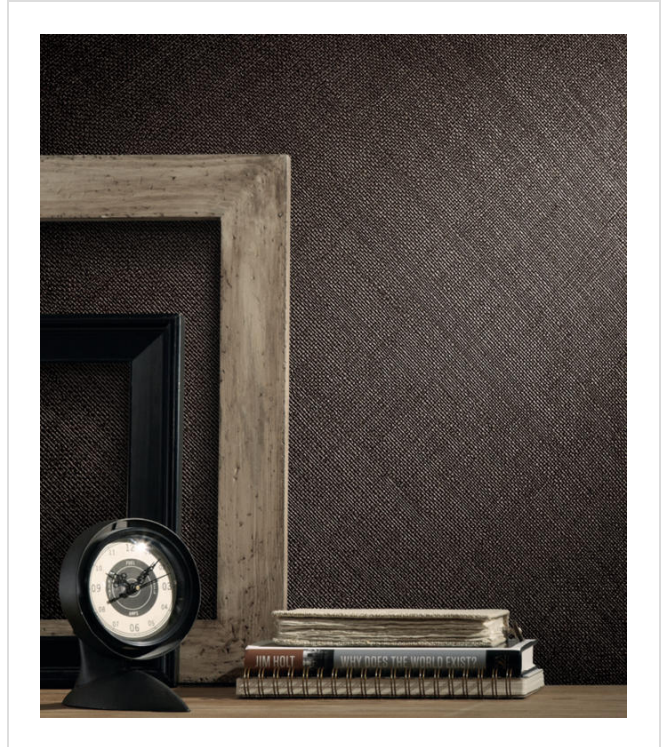

Behati

BEH7993

Plaited raffia weave with a metallic lustre

More colours in Behati (15)

Behati is in our Internet Exclusive binder

My library needs updating. Please contact me

Specification

[Fabric backed vinyl wallcovering ▶](#)

137cm wide

Sold by the Linear metre

[Euroclass B ▶ Class 0 and 1 ▶](#)

Light reflectance (LRV) 52

[↓ Technical data downloads](#)

[behati-technical-data.pdf](#)

If you like **Behati**, you might like...

Parfay Weave