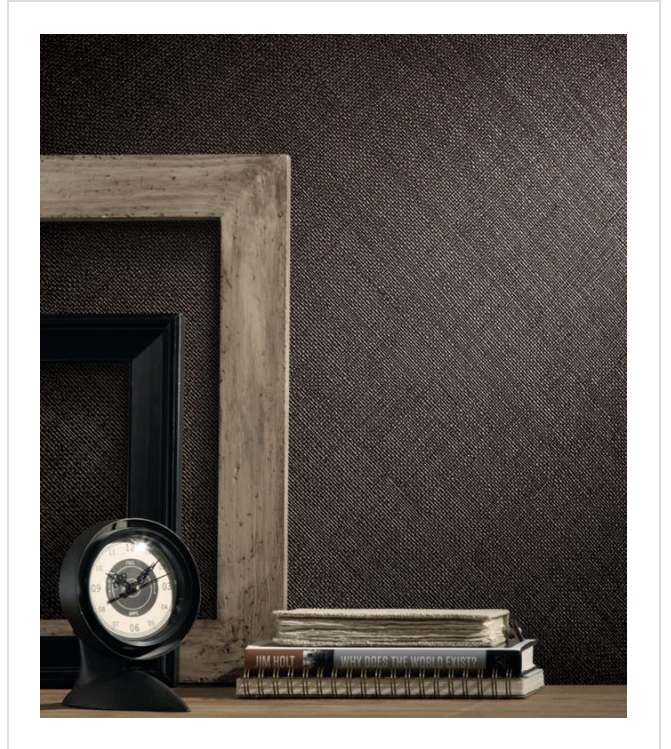

Behati

BEH7994

Plaited raffia weave with a metallic lustre

More colours in Behati (15)

Behati is in our Internet Exclusive binder

My library needs updating. Please contact me

Specification

[Fabric backed vinyl wallcovering ▶](#)

137cm wide

Sold by the Linear metre

[Euroclass B ▶ Class 0 and 1 ▶](#)

Light reflectance (LRV) 15

[↓ Technical data downloads](#)

[behati-technical-data.pdf](#)

If you like **Behati**, you might like...

Parfay Weave