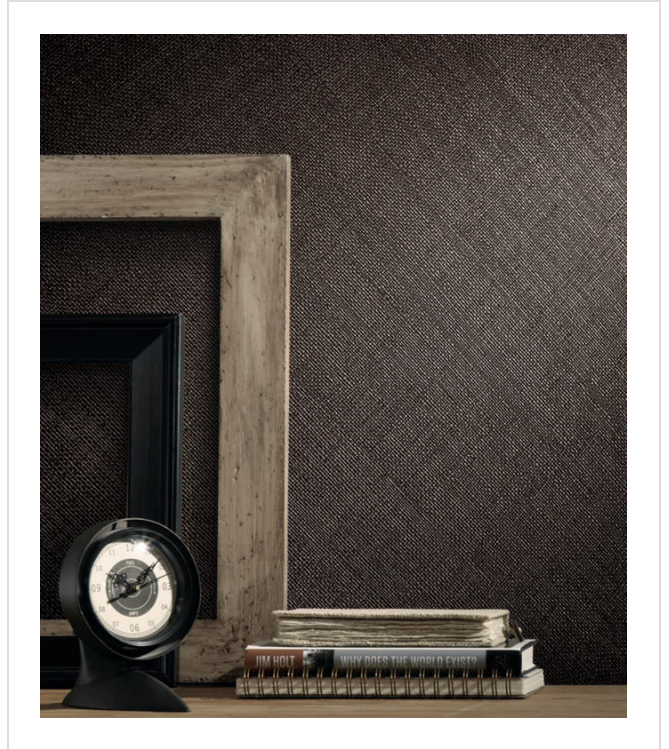

Behati

BEH7995

Plaited raffia weave with a metallic lustre

More colours in Behati (15)

Behati is in our Internet Exclusive binder

My library needs updating. Please contact me

Specification

[Fabric backed vinyl wallcovering ▶](#)

137cm wide

Sold by the Linear metre

[Euroclass B ▶ Class 0 and 1 ▶](#)

Light reflectance (LRV) 38

[↓ Technical data downloads](#)

[behati-technical-data.pdf](#)

If you like **Behati**, you might like...

Parfay Weave