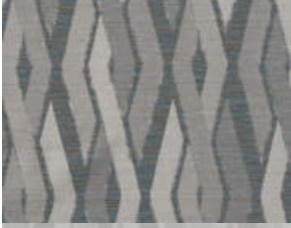

# Bengal

BEN47288

Large scale geometric print. Coordinates with Bengal Silk

More colours in Bengal (9)

**Bengal** is in our **Orange** binder

✉ My library needs updating. Please contact me

### Specification

[Fabric backed vinyl wallcovering ▶](#)

137cm wide

Sold by the Linear metre

[Class 0 and 1 ▶ Euroclass C ▶](#)

Light reflectance (LRV) 3

↓ [Technical data downloads](#)

[bengal-technical-data-download.pdf](#) 📄