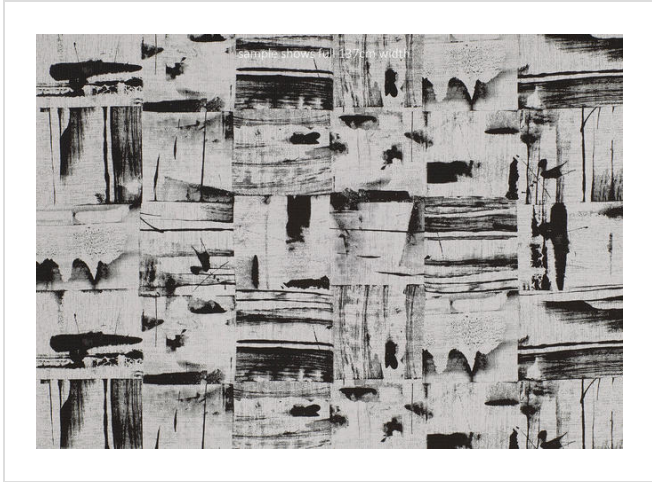

Big Sur Block

BBBK06

Dramatic paint-splash print on weave ground. Coordinates with Big Sur

More colours in Big Sur Block (7)

Big Sur Block is in our **Orange** binder

✉ My library needs updating. Please contact me

Specification

[Fabric backed vinyl wallcovering ▶](#)

137cm wide

Sold by the Linear metre

[Class 0 and 1 ▶ Euroclass C ▶](#)

Light reflectance (LRV) 51

↓ [Technical data downloads](#)

[big-sur-block-technical-data.pdf](#)