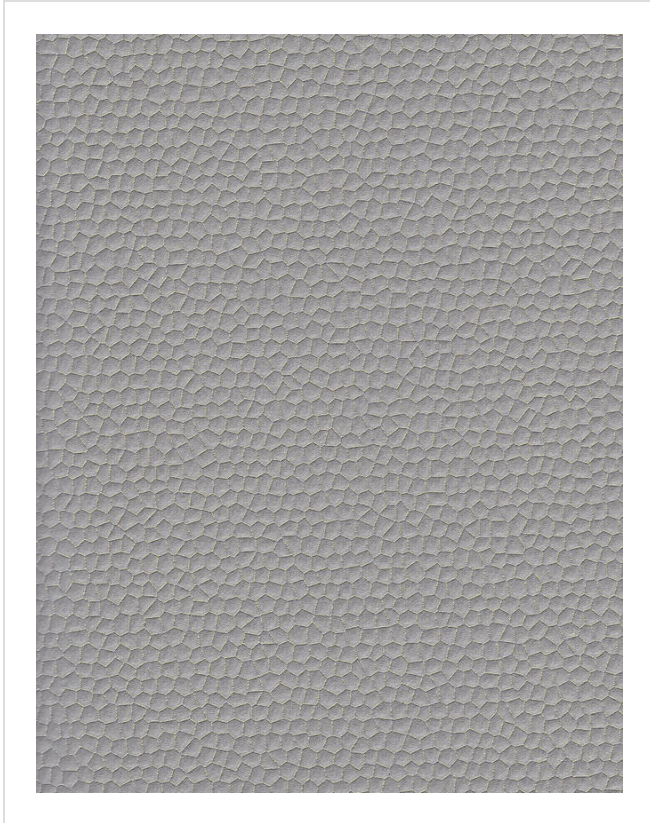

Blacksmith

BLA1474

Unique hammered texture with glinting metallic highlights

More colours in Blacksmith (11)

Blacksmith is in our **White** binder

✉ My library needs updating. Please contact me

Specification

[Fabric backed vinyl wallcovering ▶](#)

137cm wide

Sold by the Linear metre

[Euroclass B ▶](#)

Light reflectance (LRV) 32

📄 [Technical data downloads](#)

[blacksmith-technical-data.pdf 📄](#)

If you like **Blacksmith**, you might like...