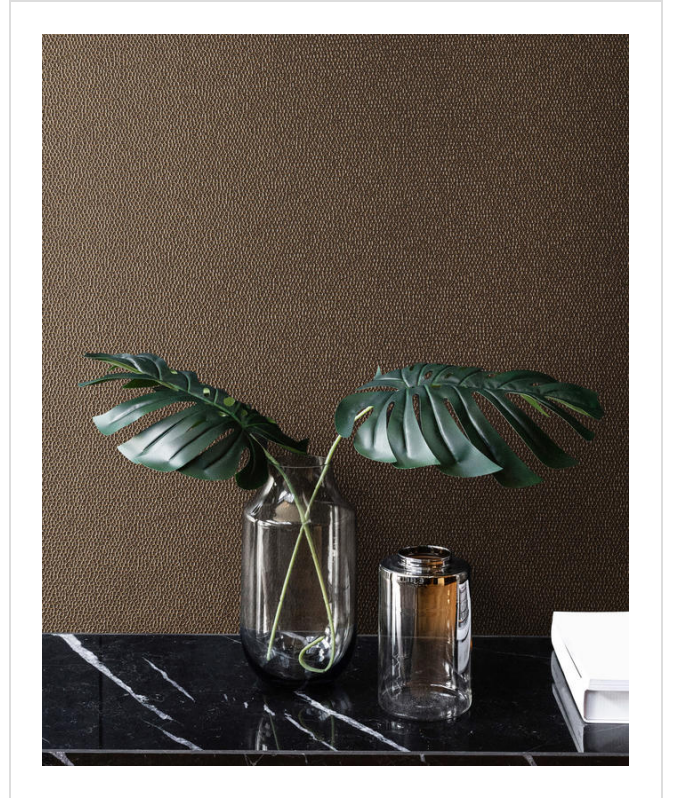

Blacksmith

BLA1474

Unique hammered texture with glinting metallic highlights

More colours in Blacksmith (11)

Blacksmith is in our **White** binder

✉ My library needs updating. Please contact me

Specification

[Fabric backed vinyl wallcovering ▶](#)

137cm wide

Sold by the Linear metre

[Euroclass B ▶](#)

Light reflectance (LRV) 32

📄 [Technical data downloads](#)

[blacksmith-technical-data.pdf 📄](#)

If you like **Blacksmith**, you might like...