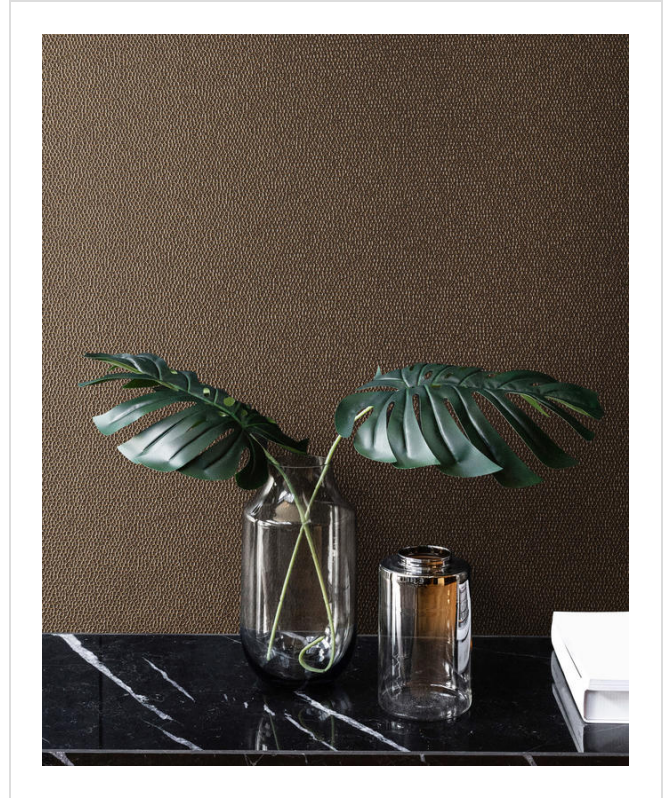

Blacksmith

BLA1475

Unique hammered texture with glinting metallic highlights

More colours in Blacksmith (11)

Blacksmith is in our **White** binder

✉ My library needs updating. Please contact me

Specification

[Fabric backed vinyl wallcovering ▶](#)

137cm wide

Sold by the Linear metre

[Euroclass B ▶](#)

Light reflectance (LRV) 71

📄 [Technical data downloads](#)

[blacksmith-technical-data.pdf 📄](#)

If you like **Blacksmith**, you might like...