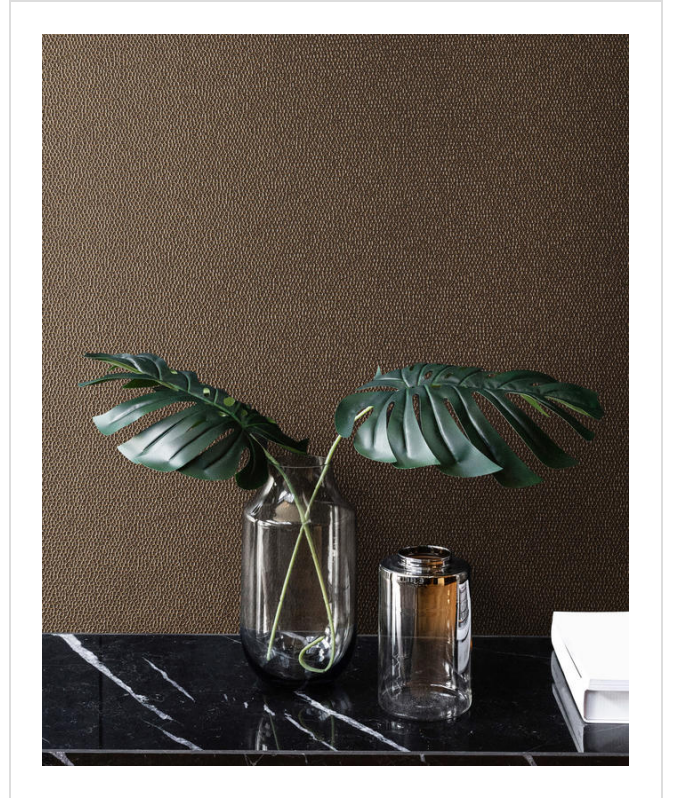

Blacksmith

BLA1478

Unique hammered texture with glinting metallic highlights

More colours in Blacksmith (11)

Blacksmith is in our **White** binder

✉ My library needs updating. Please contact me

Specification

[Fabric backed vinyl wallcovering ▶](#)

137cm wide

Sold by the Linear metre

[Euroclass B ▶](#)

Light reflectance (LRV) 15

↓ [Technical data downloads](#)

[blacksmith-technical-data.pdf 📄](#)

If you like **Blacksmith**, you might like...