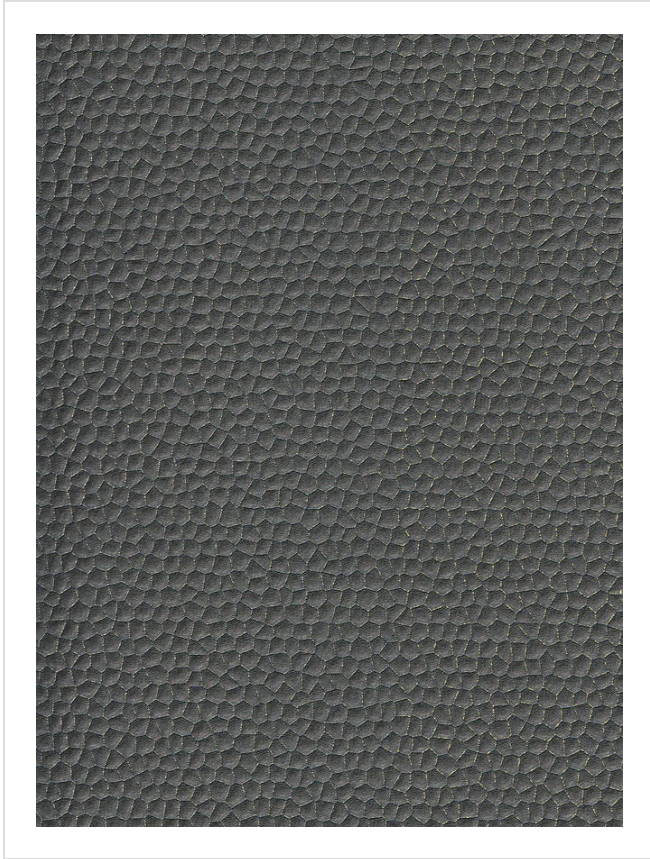

Blacksmith

BLA1478

Unique hammered texture with glinting metallic highlights

More colours in Blacksmith (11)

Blacksmith is in our **White** binder

✉ My library needs updating. Please contact me

Specification

[Fabric backed vinyl wallcovering ▶](#)

137cm wide

Sold by the Linear metre

[Euroclass B ▶](#)

Light reflectance (LRV) 15

↓ [Technical data downloads](#)

[blacksmith-technical-data.pdf 📄](#)

If you like **Blacksmith**, you might like...