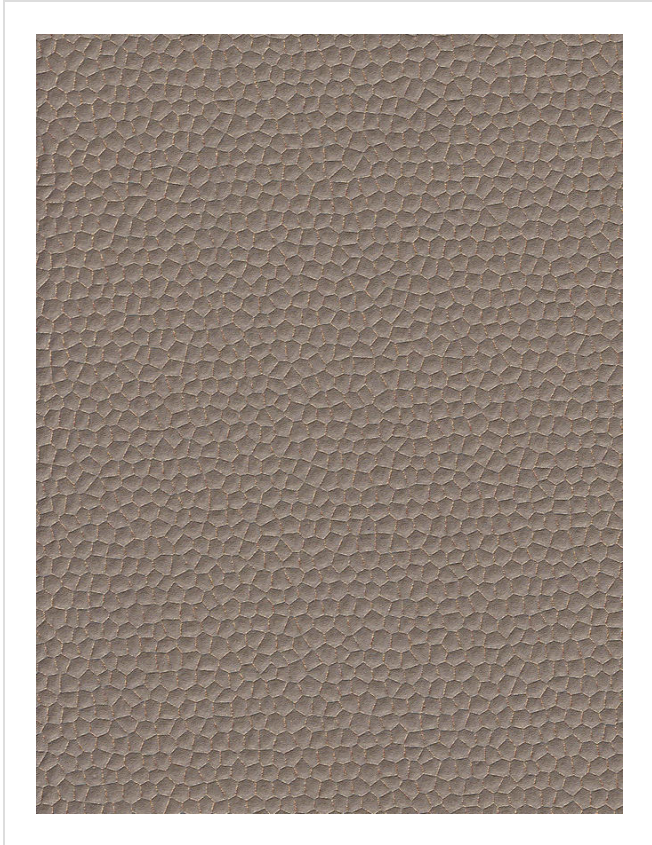

# Blacksmith

BLA1481

Unique hammered texture with glinting metallic highlights

More colours in Blacksmith (11)

**Blacksmith** is in our **White** binder

✉ My library needs updating. Please contact me

## Specification

[Fabric backed vinyl wallcovering ▶](#)

137cm wide

Sold by the Linear metre

[Euroclass B ▶](#)

Light reflectance (LRV) 16

📄 [Technical data downloads](#)

[blacksmith-technical-data.pdf 📄](#)