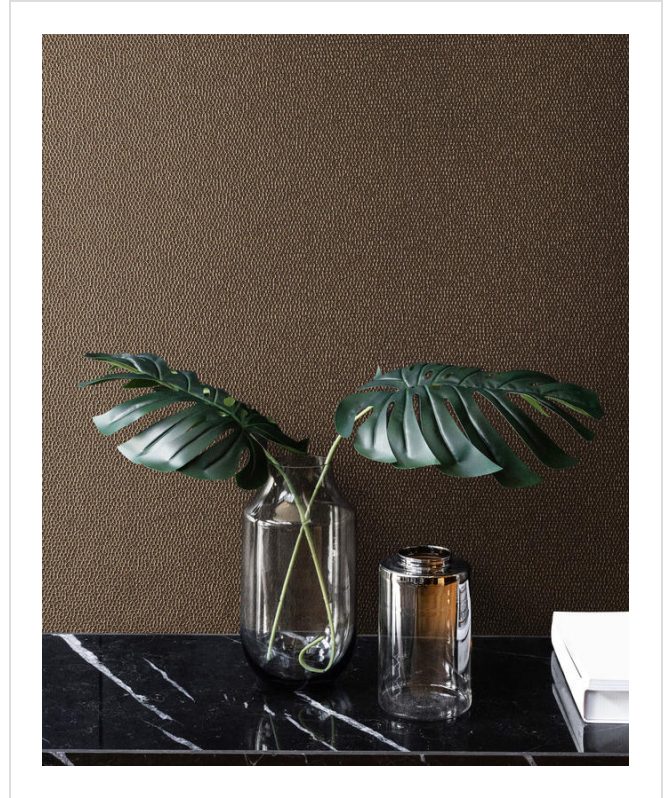

# Blacksmith

BLA1481

Unique hammered texture with glinting metallic highlights

More colours in Blacksmith (11)

**Blacksmith** is in our **White** binder

✉ My library needs updating. Please contact me

## Specification

[Fabric backed vinyl wallcovering ▶](#)

137cm wide

Sold by the Linear metre

[Euroclass B ▶](#)

Light reflectance (LRV) 16

📄 [Technical data downloads](#)

[blacksmith-technical-data.pdf 📄](#)