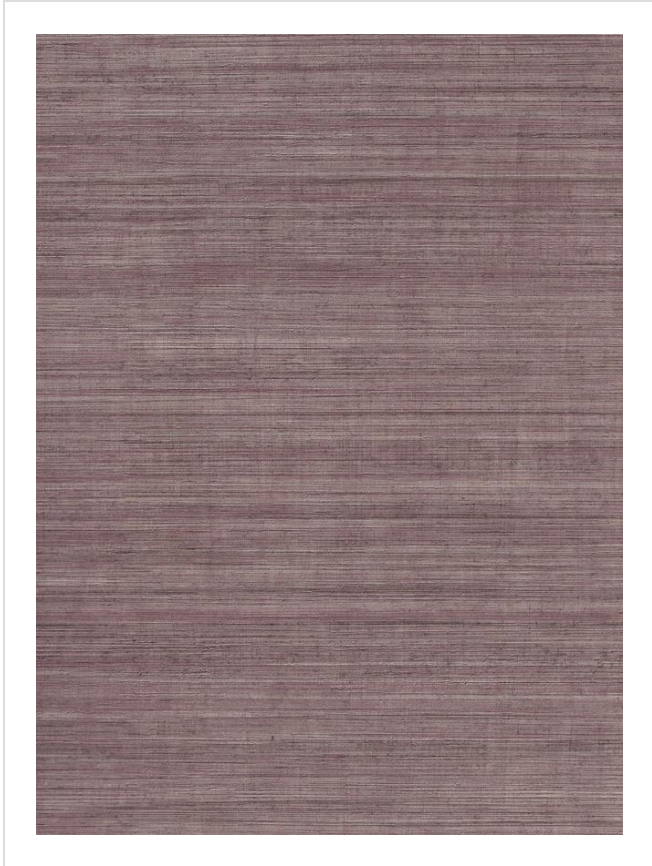

# Bohemia

BOH 1604

Richly textured classic silk. Some colours matt, others with pearly slubs.

All colours in Bohemia (13)

**Bohemia** is in our **White** binder

My library needs updating. Please contact me

### Specification

[Fabric backed vinyl wallcovering ▶](#)

137cm wide

Sold by the Linear metre

[Euroclass B ▶](#)

Light reflectance (LRV) 15

[↓ Technical data downloads](#)

[bohemia-technical-data.pdf](#)