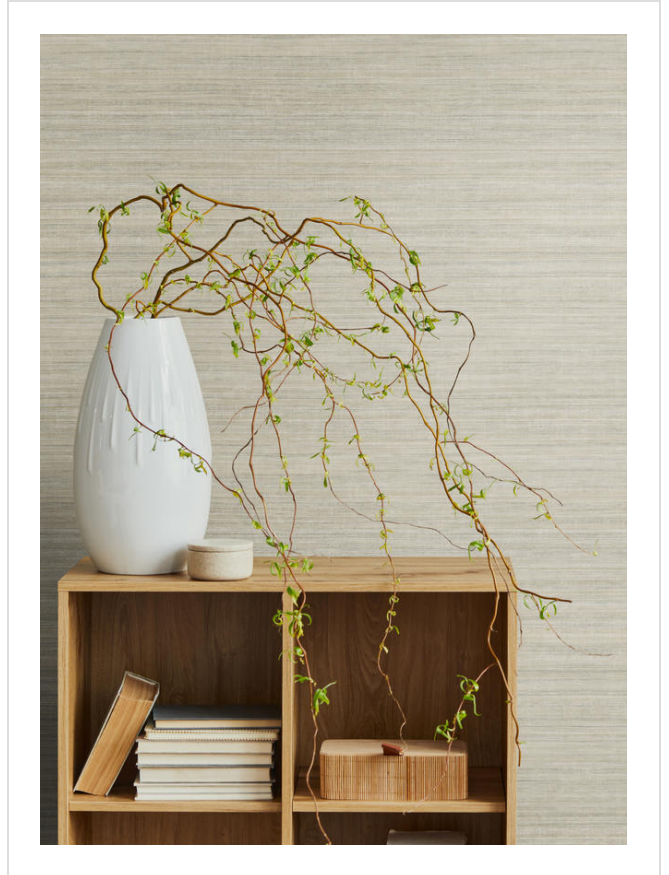

# Bohemia

BOH 1604

Richly textured classic silk. Some colours matt, others with pearly slubs.

All colours in Bohemia (13)

**Bohemia** is in our **White** binder

My library needs updating. Please contact me

### Specification

[Fabric backed vinyl wallcovering ▶](#)

137cm wide

Sold by the Linear metre

[Euroclass B ▶](#)

Light reflectance (LRV) 15

[↓ Technical data downloads](#)

[bohemia-technical-data.pdf](#)