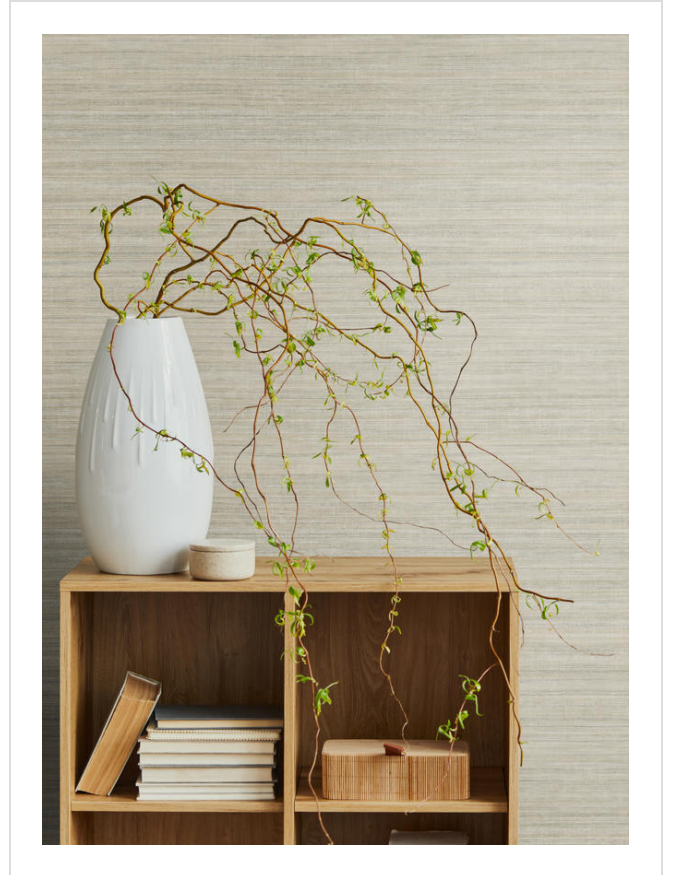

Bohemia

BOH 1606

Richly textured classic silk. Some colours matt, others with pearly slubs.

All colours in Bohemia (13)

Bohemia is in our **White** binder

My library needs updating. Please contact me

Specification

[Fabric backed vinyl wallcovering ▶](#)

137cm wide

Sold by the Linear metre

[Euroclass B ▶](#)

Light reflectance (LRV) 17

[↓ Technical data downloads](#)

[bohemia-technical-data.pdf](#)

If you like **Bohemia**, you might like...