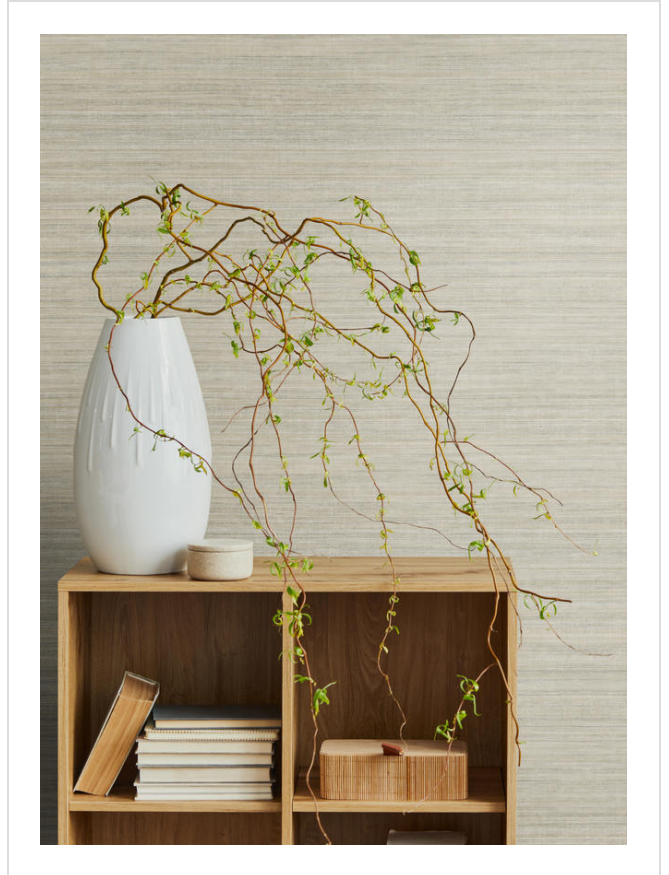

Bohemia

BOH 1607

Richly textured classic silk. Some colours matt, others with pearly slubs.

All colours in Bohemia (13)

Bohemia is in our **White** binder

My library needs updating. Please contact me

Specification

[Fabric backed vinyl wallcovering ▶](#)

137cm wide

Sold by the Linear metre

[Euroclass B ▶](#)

Light reflectance (LRV) 12

 [Technical data downloads](#)

[bohemia-technical-data.pdf](#) 

If you like **Bohemia**, you might like...

Casbah Silk

Cavatina Silk