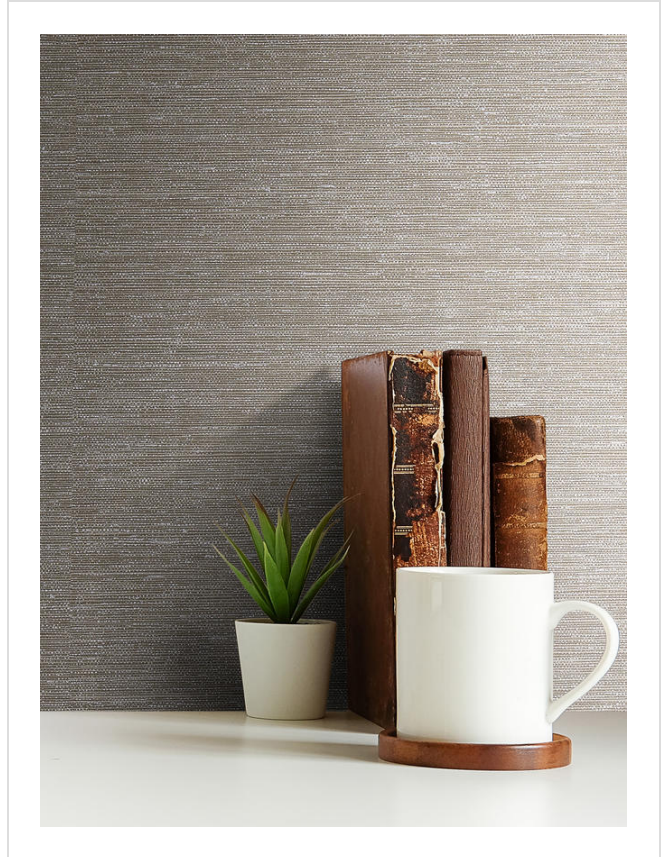

Bothy

BOT1531

Finely textured grasscloth. Mainly matt with glints of metallic

More colours in Bothy (9)

Bothy is in our Internet Exclusive binder

My library needs updating. Please contact me

Specification

[Fabric backed vinyl wallcovering ▶](#)

137cm wide

Sold by the Linear metre

[Euroclass B ▶](#)

Light reflectance (LRV) 25

 [Technical data downloads](#)

[bothy-technical-data.pdf](#) 

If you like **Bothy**, you might like...