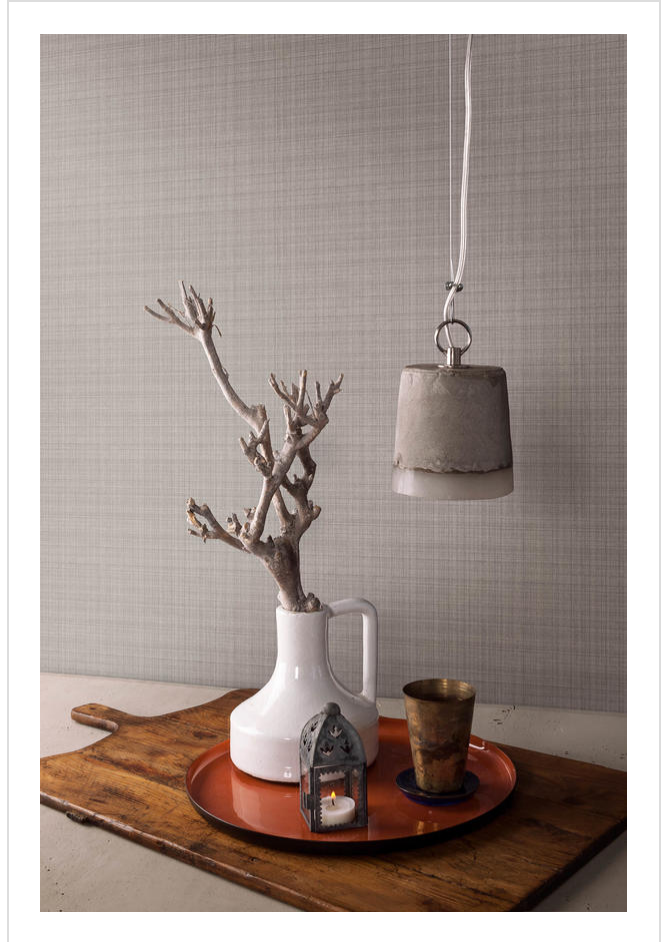

# Brigadoon

BRI08

Classic fine weave with subtle plaid effect.

All colours in Brigadoon (17)

**Brigadoon** is in our **White** binder

My library needs updating. Please contact me

Specification

[Fabric backed vinyl wallcovering ▶](#)

137cm wide

Sold by the Linear metre

[Euroclass B](#)

Light reflectance (LRV) 51

[Technical data downloads](#)

[brigadoontechnical-data.pdf](#)

If you like **Brigadoon**, you might like...