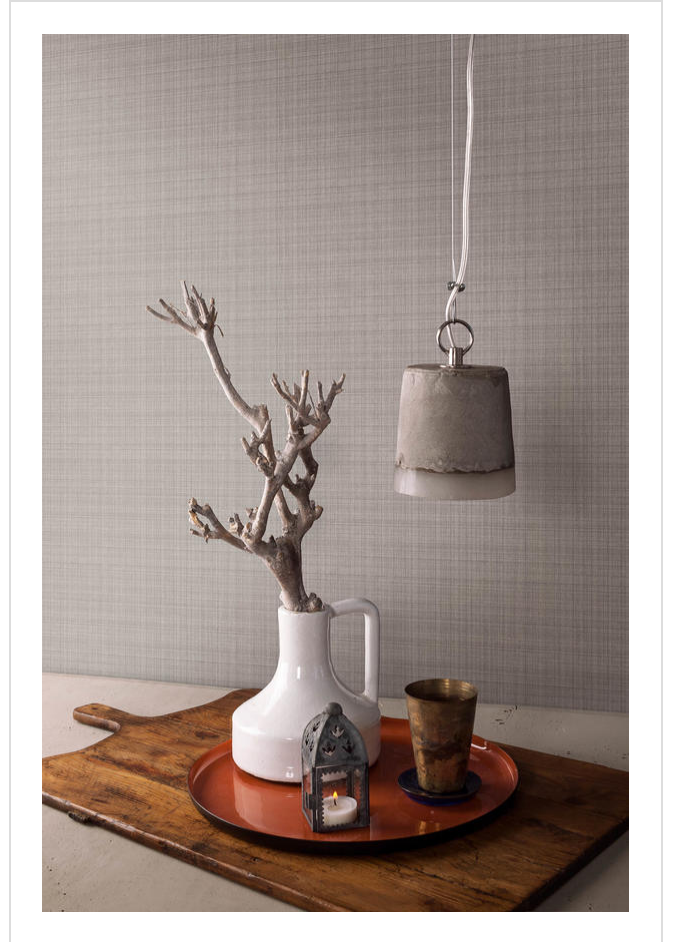

# Brigadoon

BRI16

Classic fine weave with subtle plaid effect.

All colours in Brigadoon (17)

**Brigadoon** is in our **White** binder

My library needs updating. Please contact me

Specification

[Fabric backed vinyl wallcovering](#) ▶

137cm wide

Sold by the Linear metre

[Euroclass B](#)

Light reflectance (LRV) 40

 [Technical data downloads](#)

[brigadoontechnical-data.pdf](#)

If you like **Brigadoon**, you might like...