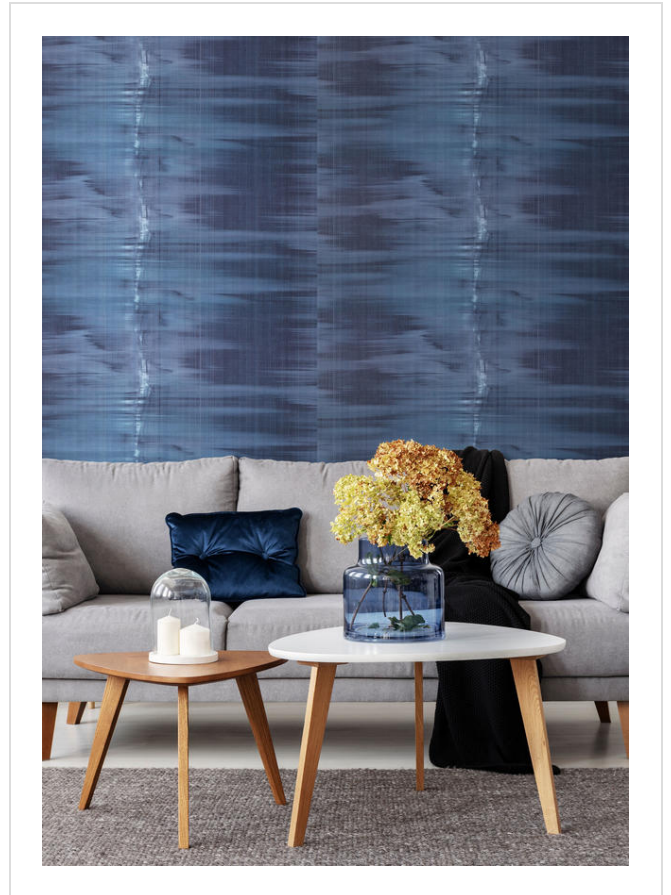

Brush with Fame

BRU53418

Painterly print - creating a large scale and dramatic effect

More colours in Brush with Fame (7)

Brush with Fame is in our Internet Exclusive binder

✉ My library needs updating. Please contact me

Specification

[Fabric backed vinyl wallcovering ▶](#)

137cm wide

Sold by the Linear metre

[Euroclass C ▶](#)

Light reflectance (LRV) 5

↓ Technical data downloads

[brush-with-fametechnical-data.pdf ↻](#)