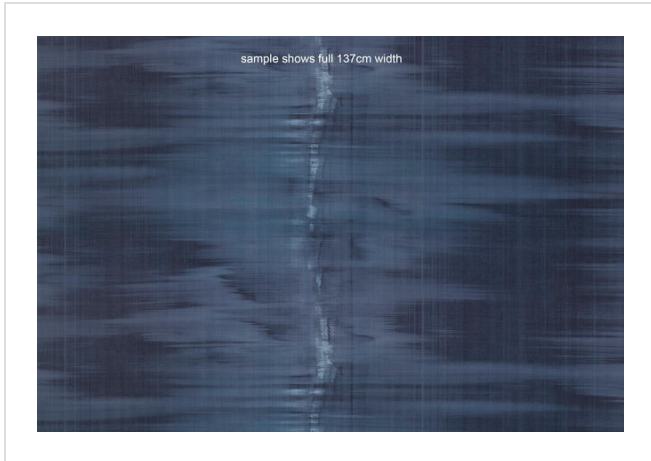

Brush with Fame

BRU53418

Painterly print - creating a large scale and dramatic effect

More colours in Brush with Fame (7)

Brush with Fame is in our Internet Exclusive binder

✉ My library needs updating. Please contact me

Specification

[Fabric backed vinyl wallcovering ▶](#)

137cm wide

Sold by the Linear metre

[Euroclass C ▶](#)

Light reflectance (LRV) 5

↓ Technical data downloads

[brush-with-fametechnical-data.pdf ↻](#)