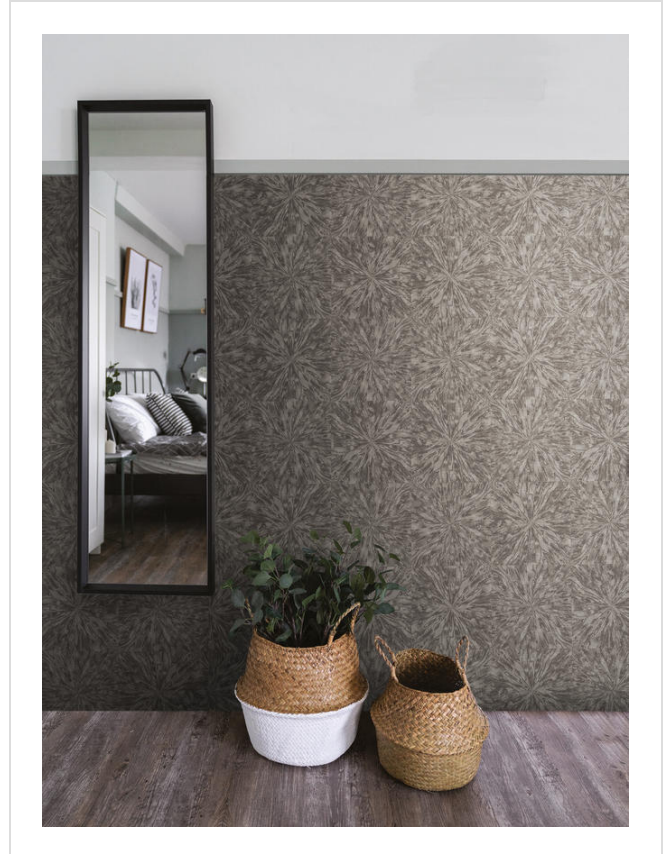

# Burl

BUR9395

Stunning stylised woodgrain

More colours in Burl (4)

Burl is in our **White** binder

✉ My library needs updating. Please contact me

### Specification

[Fabric backed vinyl wallcovering](#) ▶

137cm wide

Sold by the Linear metre

[Euroclass B](#) ▶

Light reflectance (LRV) 31

📄 [Technical data downloads](#)

If you like **Burl**, you might like...