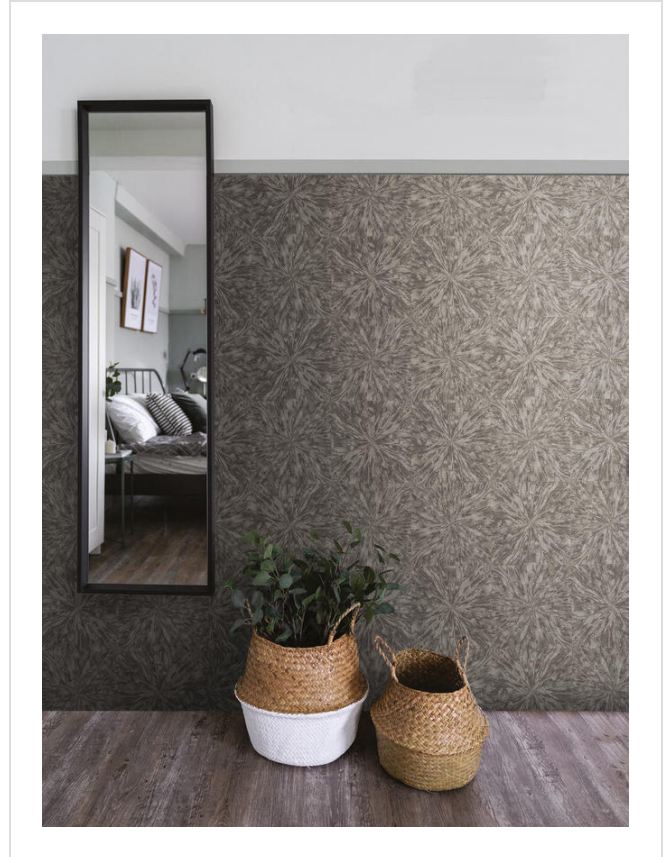

# Burl

BUR9397

Stunning stylised woodgrain

More colours in Burl (4)

Burl is in our **White** binder

My library needs updating. Please contact me

## Specification

[Fabric backed vinyl wallcovering](#) ▶

137cm wide

Sold by the Linear metre

[Euroclass B](#) ▶

Light reflectance (LRV) 9

 [Technical data downloads](#)

If you like **Burl**, you might like...