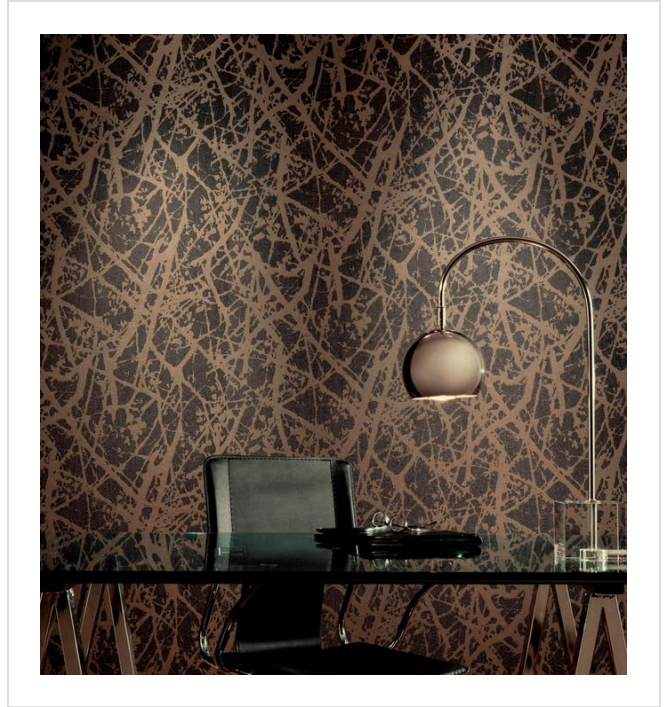

Canopy

CAN46849

This silhouette pattern coordinates with Canopy Texture

More colours in Canopy (9)

Canopy is in our Internet Exclusive binder

My library needs updating. Please contact me

Specification

[Fabric backed vinyl wallcovering ▶](#)

137cm wide

Sold by the Linear metre

[Euroclass C ▶](#)

Light reflectance (LRV) 17

 [Technical data downloads](#)

[canopy-technical-data.pdf](#) 

If you like **Canopy**, you might like...

Window Graphics