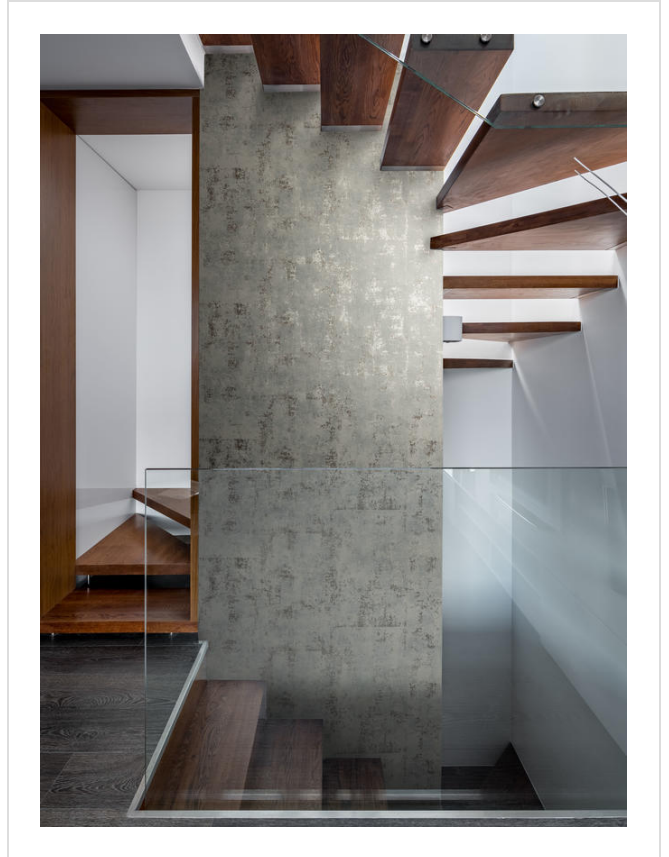

Canyon

CAN47821

Smooth blocked stone effect with metallic detail

More colours in Canyon (6)

Canyon is in our **Orange** binder

My library needs updating. Please contact me

Specification

[Fabric backed vinyl wallcovering ▶](#)

137cm wide

Sold by the Linear metre

[Class 0 and 1 ▶ Euroclass C ▶](#)

Light reflectance (LRV) 55

[📄 Technical data downloads](#)

[canyon-technical-data.pdf 📄](#)

If you like **Canyon**, you might like...

Marble