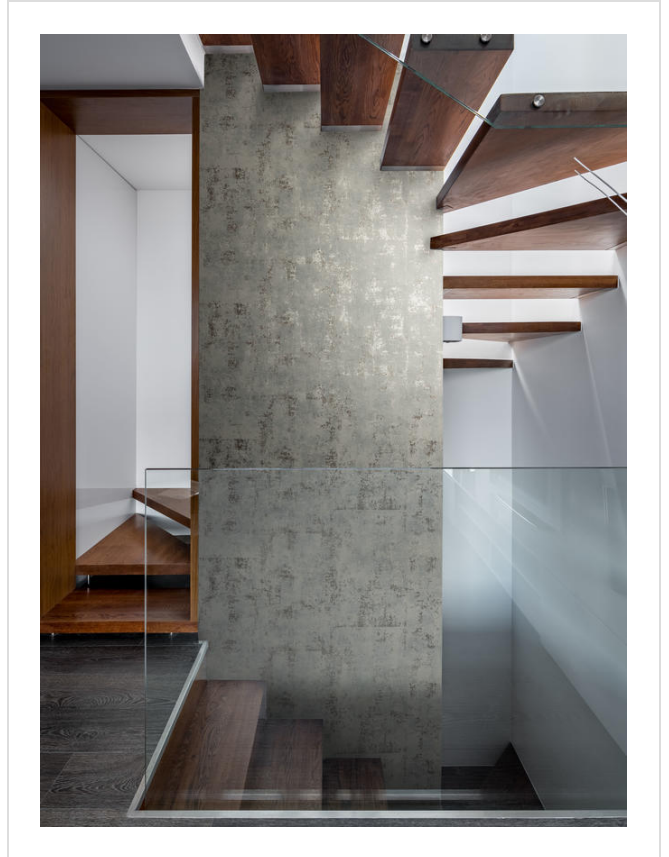

Canyon

CAN47825

Smooth blocked stone effect with metallic detail

More colours in Canyon (6)

Canyon is in our Orange binder

My library needs updating. Please contact me

Specification

[Fabric backed vinyl wallcovering ▶](#)

137cm wide

Sold by the Linear metre

[Class 0 and 1 ▶ Euroclass C ▶](#)

Light reflectance (LRV) 17

[📄 Technical data downloads](#)

[canyon-technical-data.pdf 📄](#)

If you like **Canyon**, you might like...

Marble