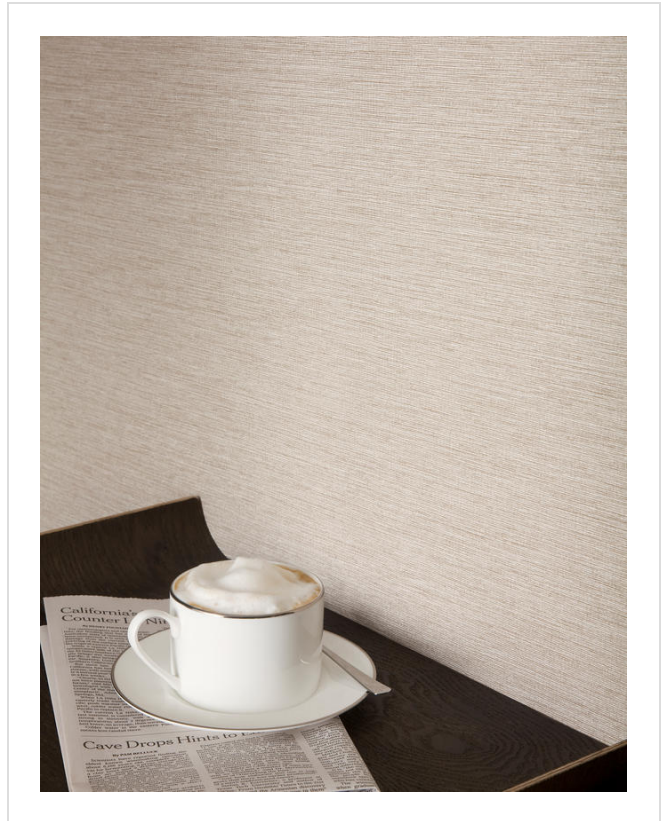

# Charisma

46372

Simple, sophisticated linen and silk mix. Charisma creates a subtle panelled effect on the wall

More colours in Charisma (15)

**Charisma** is an internet exclusive.

✉ My library needs updating. Please contact me

### Specification

[Fabric backed vinyl wallcovering ▶](#)

137cm wide

Sold by the Linear metre

[Class 0 and 1 ▶ Euroclass C ▶](#)

Light reflectance (LRV) 37

↓ Technical data downloads

[charisa-technical.pdf](#) ©