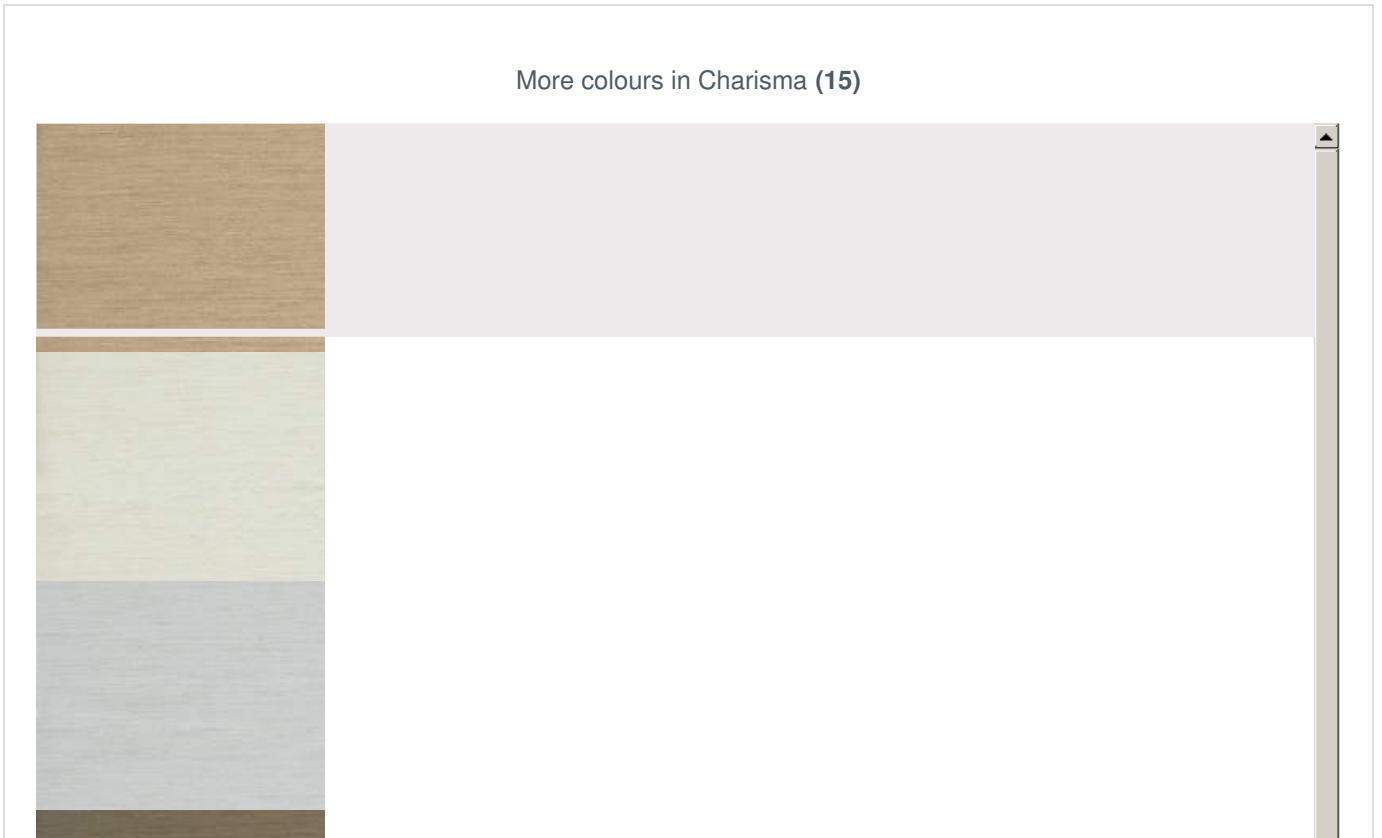

Charisma

46372

Simple, sophisticated linen and silk mix. Charisma creates a subtle panelled effect on the wall

More colours in Charisma (15)

Charisma is in our Internet Exclusive binder

✉ My library needs updating. Please contact me

Specification

[Fabric backed vinyl wallcovering ▶](#)

137cm wide

Sold by the Linear metre

[Class 0 and 1 ▶ Euroclass C ▶](#)

Light reflectance (LRV) 37

↓ [Technical data downloads](#)

[charisa-technical.pdf](#) ©