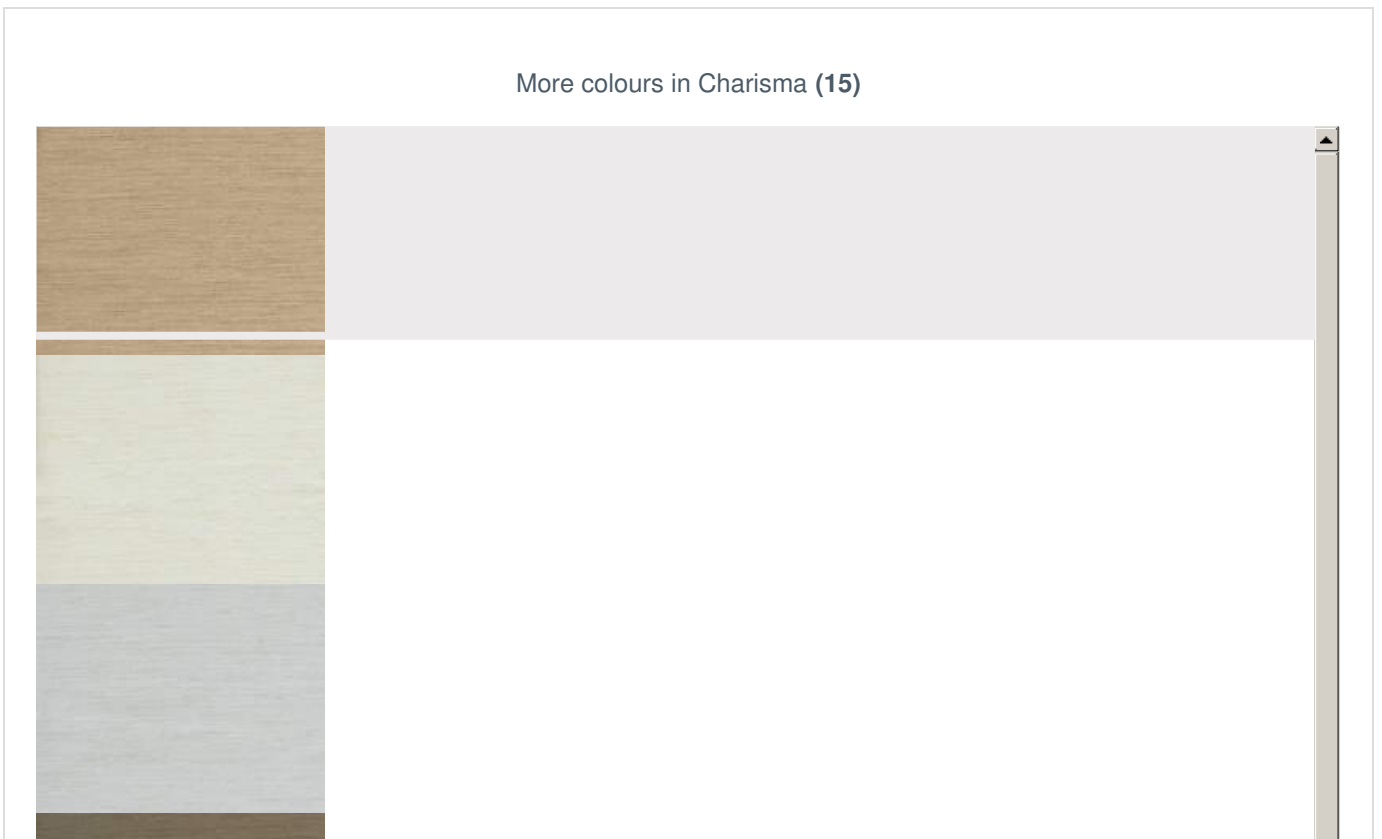

# Charisma

46372

Simple, sophisticated linen and silk mix. Charisma creates a subtle panelled effect on the wall

More colours in Charisma (15)

**Charisma** is an internet exclusive.

✉ My library needs updating. Please contact me

### Specification

[Fabric backed vinyl wallcovering ▶](#)

137cm wide

Sold by the Linear metre

[Class 0 and 1 ▶ Euroclass C ▶](#)

Light reflectance (LRV) 37

↓ Technical data downloads

[charisa-technical.pdf](#) ©

If you like **Charisma**, you might like...

Casbah Silk

Cavatina Silk