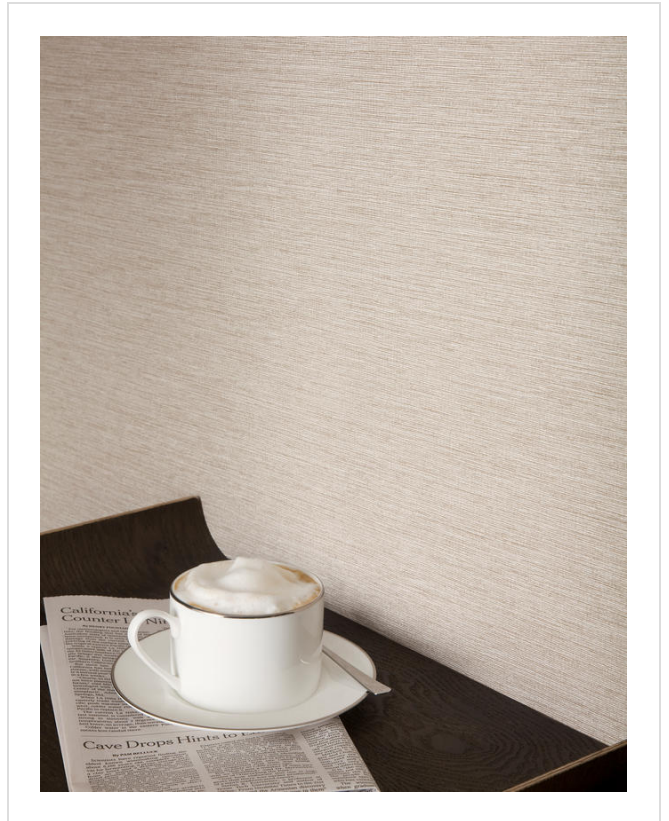

Charisma

46378

Simple, sophisticated linen and silk mix. Charisma creates a subtle panelled effect on the wall

More colours in Charisma (15)

Charisma is in our Internet Exclusive binder

✉ My library needs updating. Please contact me

Specification

[Fabric backed vinyl wallcovering ▶](#)

137cm wide

Sold by the Linear metre

[Class 0 and 1 ▶ Euroclass C ▶](#)

Light reflectance (LRV) 61

↓ Technical data downloads

[charisa-technical.pdf](#) ©