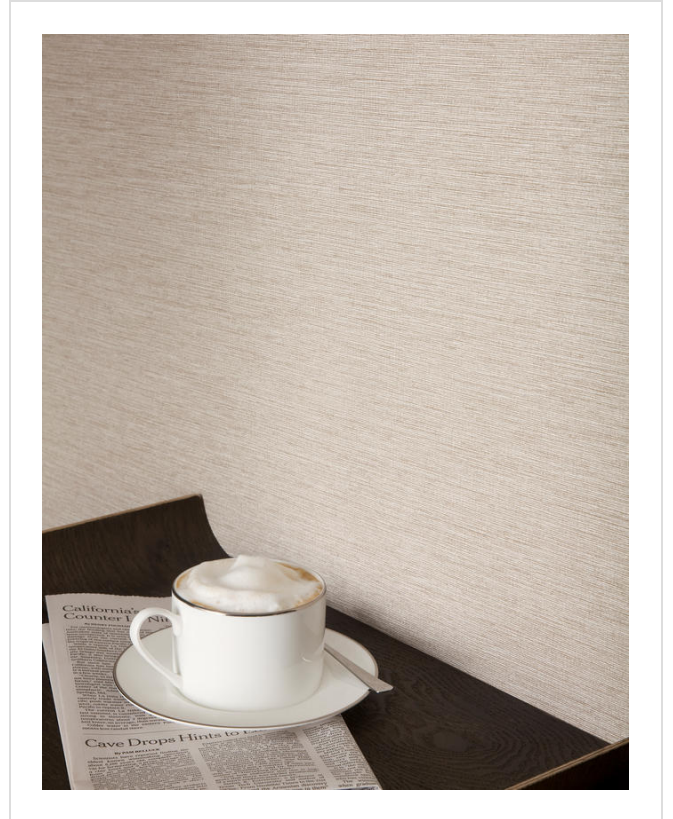

# Charisma

46382

Simple, sophisticated linen and silk mix. Charisma creates a subtle panelled effect on the wall

More colours in Charisma (15)

**Charisma** is in our Internet Exclusive binder

✉ My library needs updating. Please contact me

### Specification

[Fabric backed vinyl wallcovering ▶](#)

137cm wide

Sold by the Linear metre

[Class 0 and 1 ▶ Euroclass C ▶](#)

Light reflectance (LRV) 57

↓ Technical data downloads

[charisa-technical.pdf](#) ©