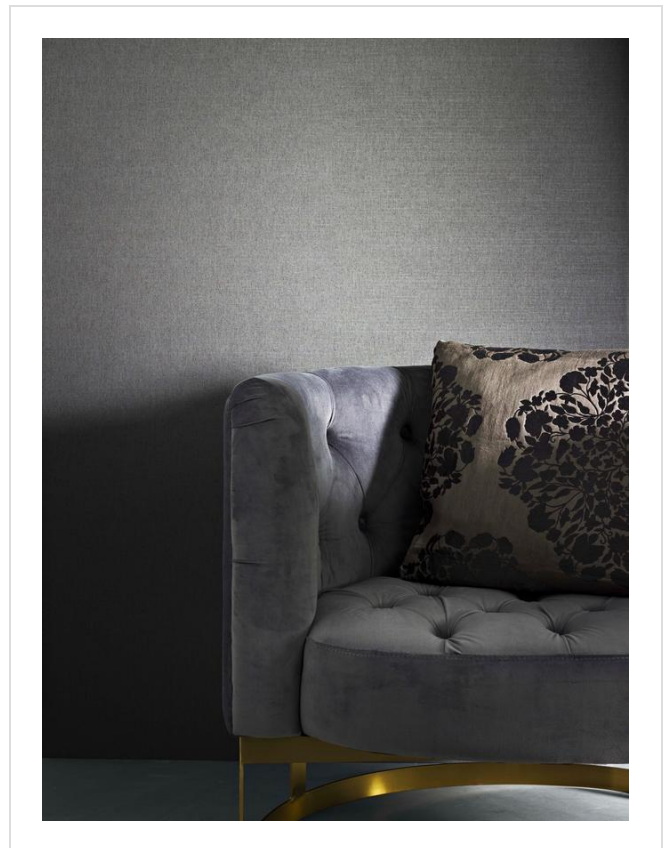

# Christian Fischbacher Collection

CHR219101

Sumptuous silkslinens and brocades coordinate with botanical prints and exotic birds

All designs in Christian Fischbacher Collection (59)

06cm repeat

106cm repeat

106cm repeat

106cm repeat

**Christian Fischbacher Collection** is in our Range of coordinating designs binder

✉ My library needs updating. Please contact me