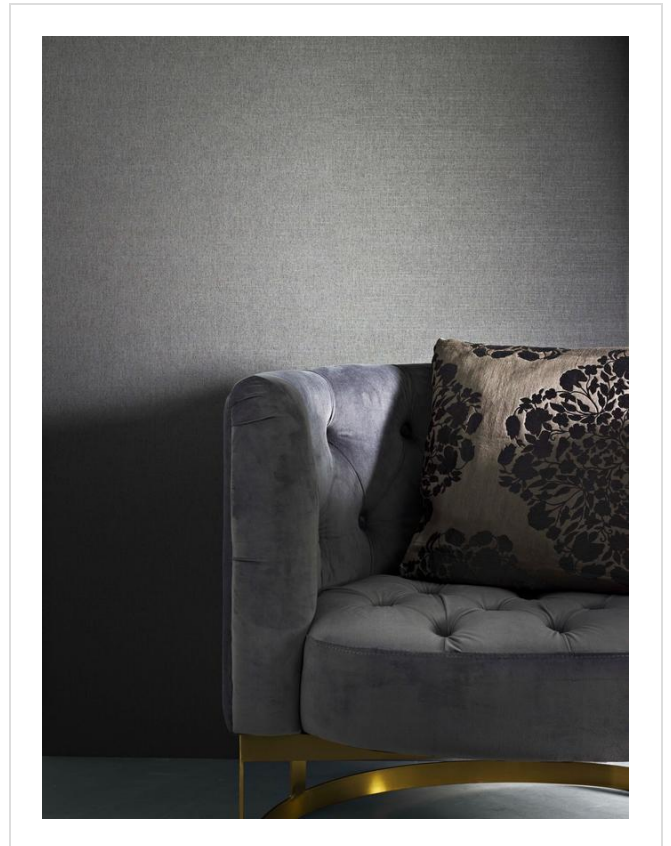

Christian Fischbacher Collection

CHR219103

Sumptuous silkslinens and brocades coordinate with botanical prints and exotic birds

All designs in Christian Fischbacher Collection (59)

Christian Fischbacher Collection is in our Range of coordinating designs binder

✉ My library needs updating. Please contact me

Specification

[53 - 68cm wide wallcovering ▶](#)

53cm wide

Sold by the Roll

[Euroclass B ▶](#)

📄 Technical data downloads

[christian-fischbacher-collection-technical-info.pdf](#) 📄