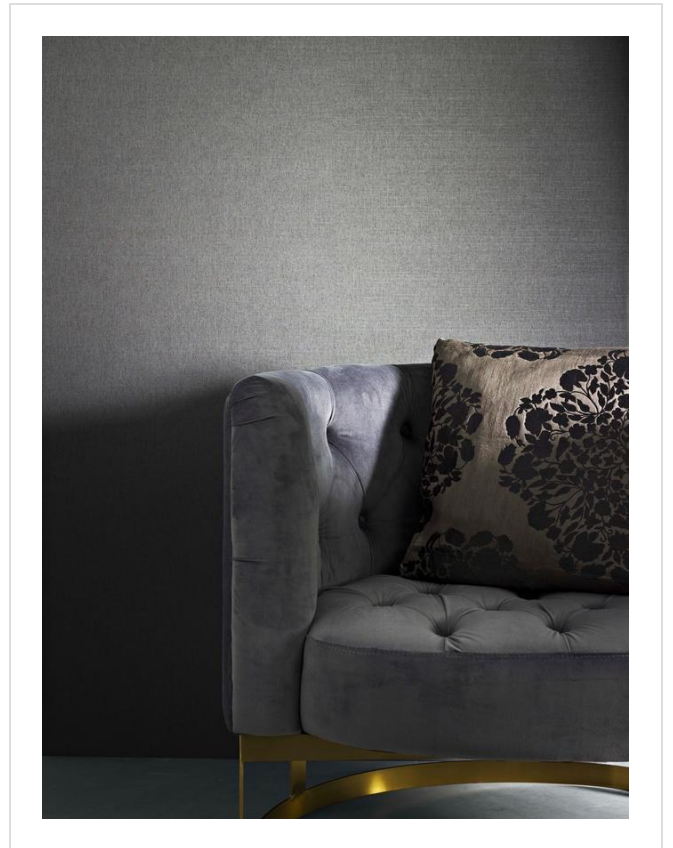

Christian Fischbacher Collection

CHR219117

Sumptuous silkslinens and brocades coordinate with botanical prints and exotic birds

All designs in Christian Fischbacher Collection (59)

06cm repeat

106cm repeat

106cm repeat

106cm repeat

Christian Fischbacher Collection is in our Range of coordinating designs binder

✉ My library needs updating. Please contact me

Specification

[53 - 68cm wide wallcovering ▶](#)

53cm wide