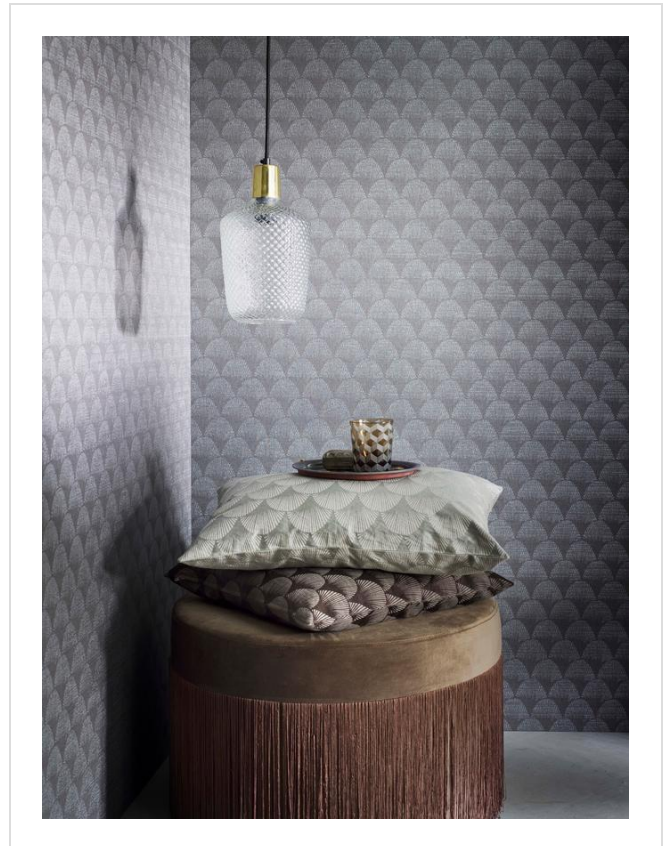

Christian Fischbacher Collection

CHR219123

Sumptuous silkslinens and brocades coordinate with botanical prints and exotic birds

All designs in Christian Fischbacher Collection (59)

Christian Fischbacher Collection is in our Range of coordinating designs binder

✉ My library needs updating. Please contact me

Specification

[53 - 68cm wide wallcovering ▶](#)

53cm wide

Sold by the Roll

[Euroclass B ▶](#)

📄 Technical data downloads

[christian-fischbacher-collection-technical-info.pdf](#) 📄