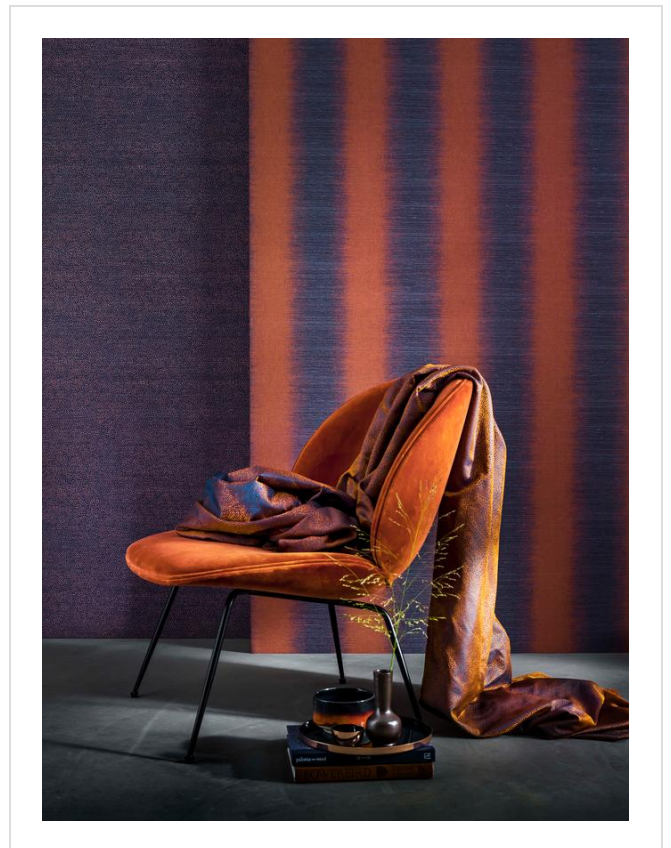

Christian Fischbacher Collection

CHR219140

Sumptuous silks and brocades coordinate with botanical prints and exotic birds

All designs in Christian Fischbacher Collection (59)

Christian Fischbacher Collection is in our Range of coordinating designs binder

✉ My library needs updating. Please contact me

Specification

[53 - 68cm wide wallcovering ▶](#)

53cm wide

Sold by the Roll

[Euroclass B ▶](#)

📄 Technical data downloads

[christian-fischbacher-collection-technical-info.pdf](#) 📄