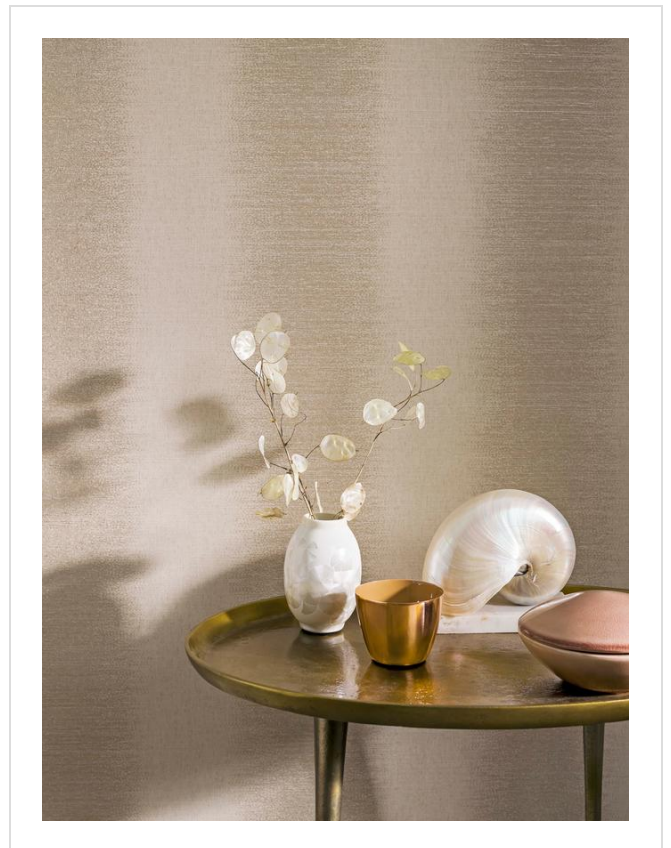

Christian Fischbacher Collection

CHR219142

Sumptuous silkslinens and brocades coordinate with botanical prints and exotic birds

All designs in Christian Fischbacher Collection (59)

Christian Fischbacher Collection is in our Range of coordinating designs binder

✉ My library needs updating. Please contact me

Specification

[53 - 68cm wide wallcovering ▶](#)

53cm wide

Sold by the Roll

[Euroclass B ▶](#)

📄 Technical data downloads

[christian-fischbacher-collection-technical-info.pdf](#) 📄