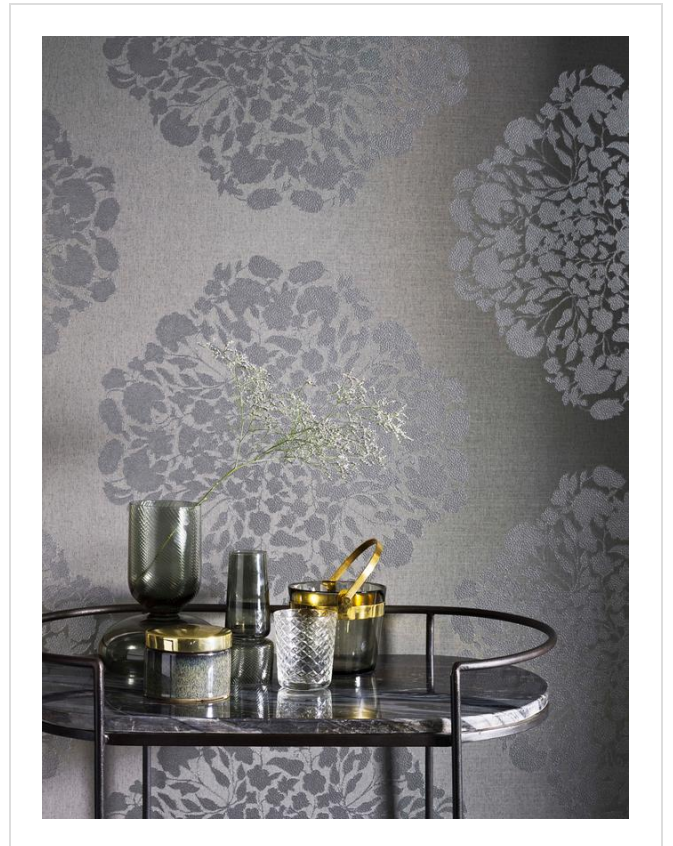

Christian Fischbacher Collection

CHR219151

Sumptuous silkslinens and brocades coordinate with botanical prints and exotic birds

All designs in Christian Fischbacher Collection (59)

Christian Fischbacher Collection is in our Range of coordinating designs binder

✉ My library needs updating. Please contact me

Specification

[53 - 68cm wide wallcovering ▶](#)

53cm wide

Sold by the Roll

[Euroclass B ▶](#)

📄 Technical data downloads

[christian-fischbacher-collection-technical-info.pdf](#) 📄