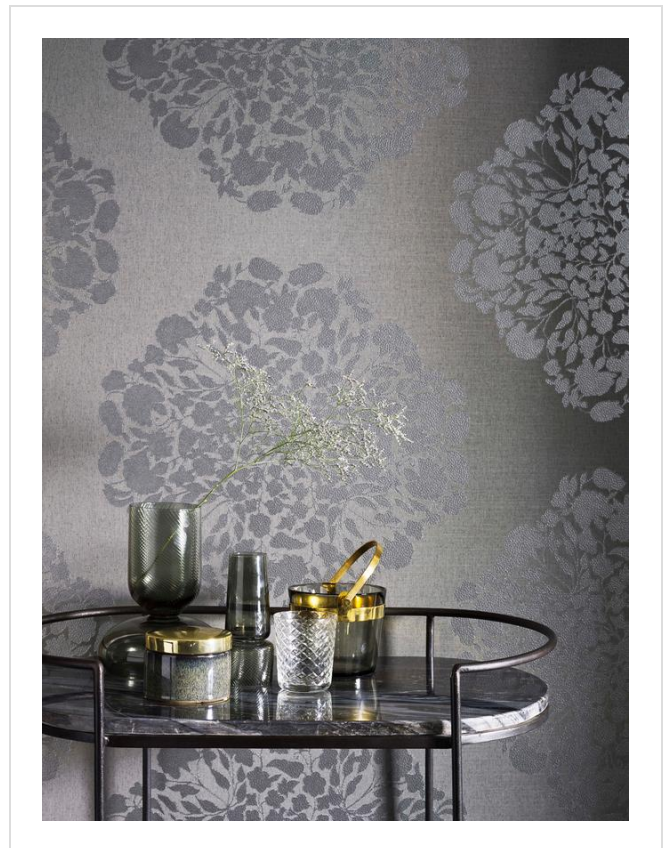

# Christian Fischbacher Collection

CHR219155

Sumptuous silkslinens and brocades coordinate with botanical prints and exotic birds

All designs in Christian Fischbacher Collection (59)

06cm repeat

106cm repeat

106cm repeat

106cm repeat

**Christian Fischbacher Collection** is in our Range of coordinating designs binder

✉ My library needs updating. Please contact me