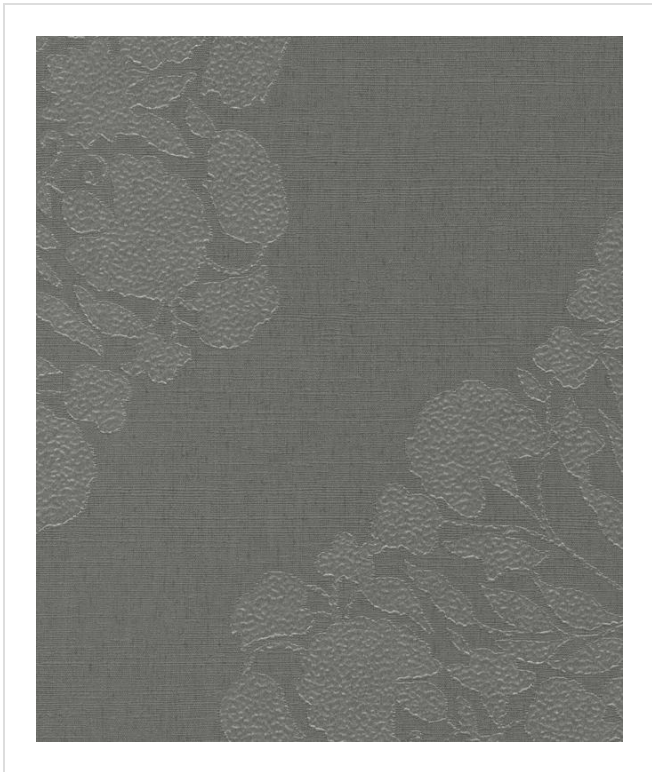

# Christian Fischbacher Collection

CHR219156

Sumptuous silks and brocades coordinate with botanical prints and exotic birds

All designs in Christian Fischbacher Collection (59)

**Christian Fischbacher Collection** is in our Range of coordinating designs binder