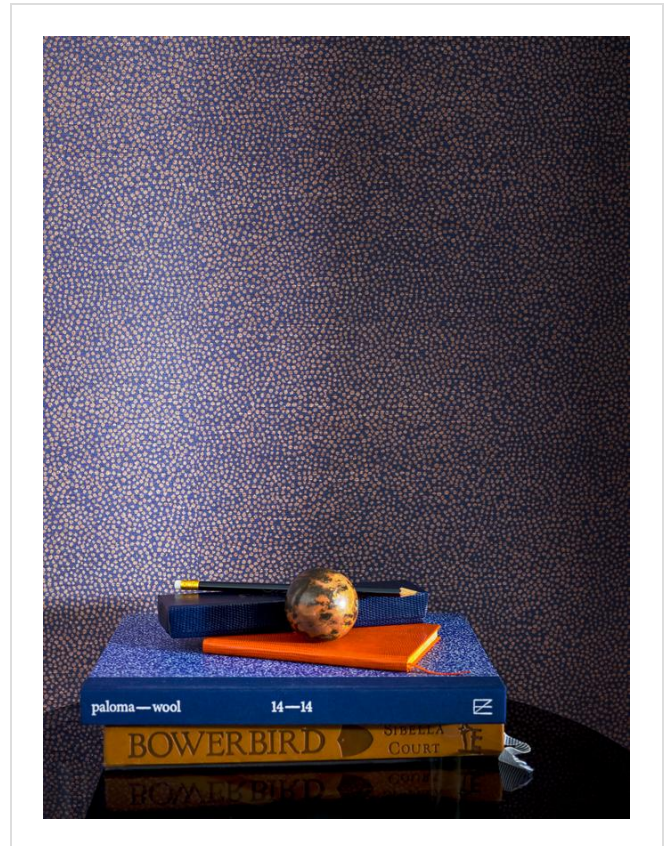

Christian Fischbacher Collection

CHR219170

Sumptuous silks and brocades coordinate with botanical prints and exotic birds

All designs in Christian Fischbacher Collection (59)

Christian Fischbacher Collection is in our Range of coordinating designs binder

✉ My library needs updating. Please contact me

Specification

[53 - 68cm wide wallcovering ▶](#)

53cm wide

Sold by the Roll

[Euroclass B ▶](#)

📄 Technical data downloads

[christian-fischbacher-collection-technical-info.pdf](#) 📄