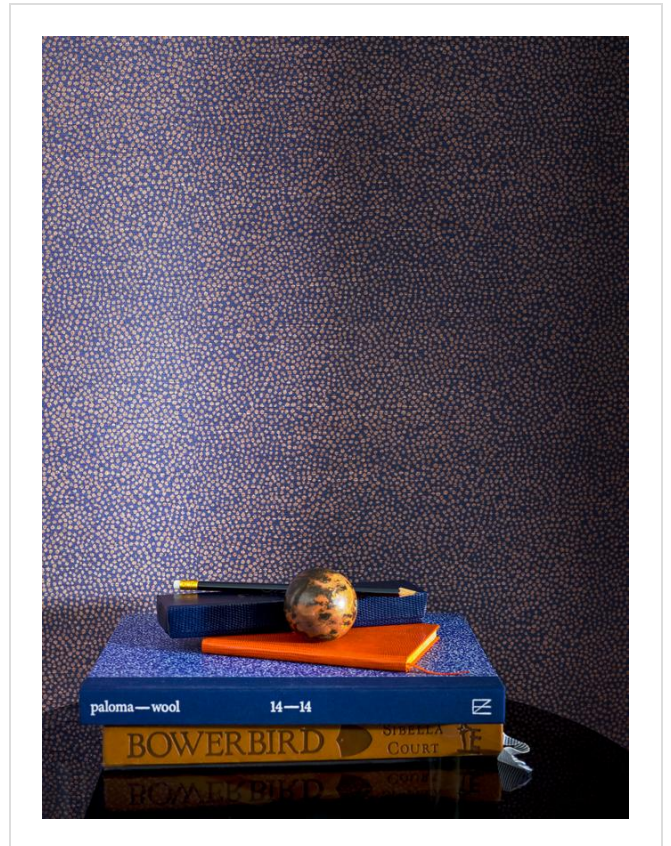

Christian Fischbacher Collection

CHR219171

Sumptuous silkslinens and brocades coordinate with botanical prints and exotic birds

All designs in Christian Fischbacher Collection (59)

06cm repeat

106cm repeat

106cm repeat

106cm repeat

Christian Fischbacher Collection is in our Range of coordinating designs binder

✉ My library needs updating. Please contact me

Specification

[53 - 68cm wide wallcovering ▶](#)

53cm wide