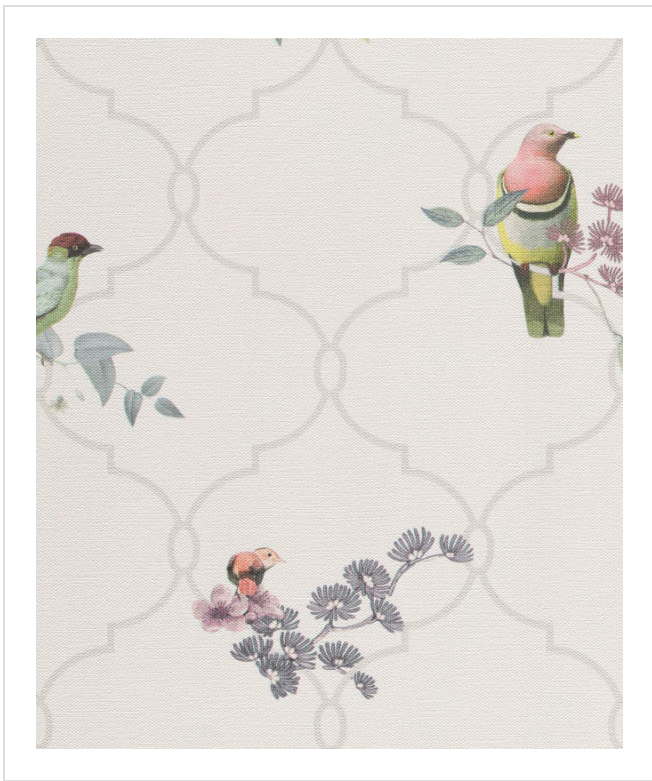

Christian Fischbacher Collection

CHR219180

Sumptuous silks and brocades coordinate with botanical prints and exotic birds

All designs in Christian Fischbacher Collection (59)

Christian Fischbacher Collection is in our Range of coordinating designs binder

✉ My library needs updating. Please contact me

Specification

[53 - 68cm wide wallcovering ▶](#)

53cm wide

Sold by the Roll

[Euroclass B ▶](#)

📄 Technical data downloads

[christian-fischbacher-collection-technical-info.pdf](#) 📄