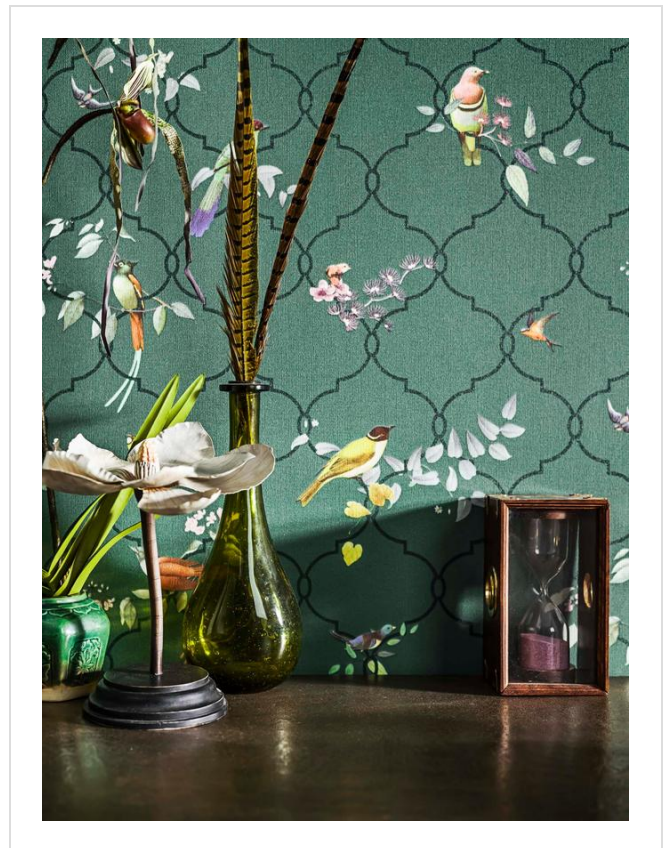

Christian Fischbacher Collection

CHR219180

Sumptuous silks and brocades coordinate with botanical prints and exotic birds

All designs in Christian Fischbacher Collection (59)

Christian Fischbacher Collection is in our Range of coordinating designs binder

✉ My library needs updating. Please contact me

Specification

[53 - 68cm wide wallcovering ▶](#)

53cm wide

Sold by the Roll

[Euroclass B ▶](#)

📄 Technical data downloads

[christian-fischbacher-collection-technical-info.pdf](#) 📄