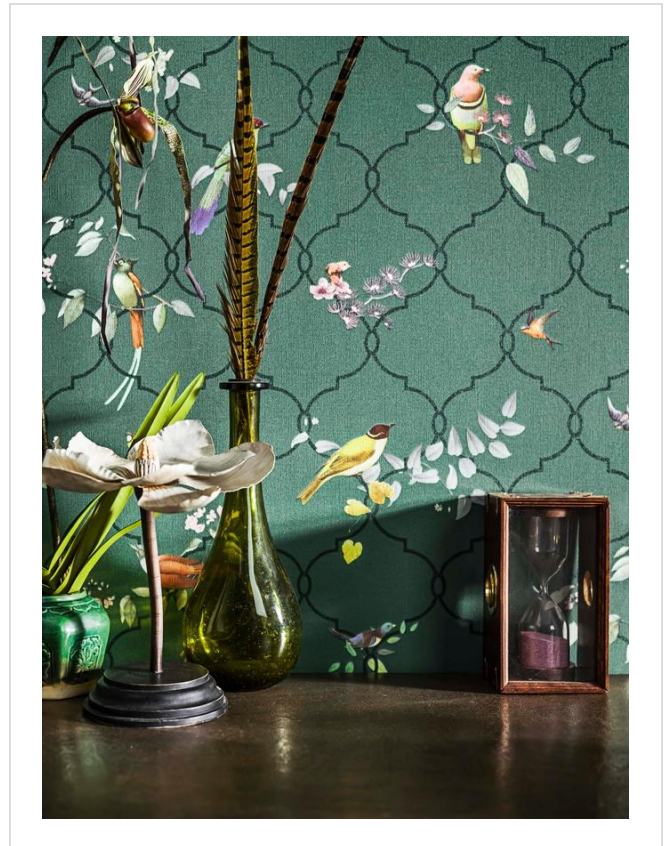

Christian Fischbacher Collection

CHR219181

Sumptuous silkslinens and brocades coordinate with botanical prints and exotic birds

All designs in Christian Fischbacher Collection (59)

06cm repeat

106cm repeat

106cm repeat

106cm repeat

Christian Fischbacher Collection is in our Range of coordinating designs binder

✉ My library needs updating. Please contact me

Specification

[53 - 68cm wide wallcovering ▶](#)

53cm wide