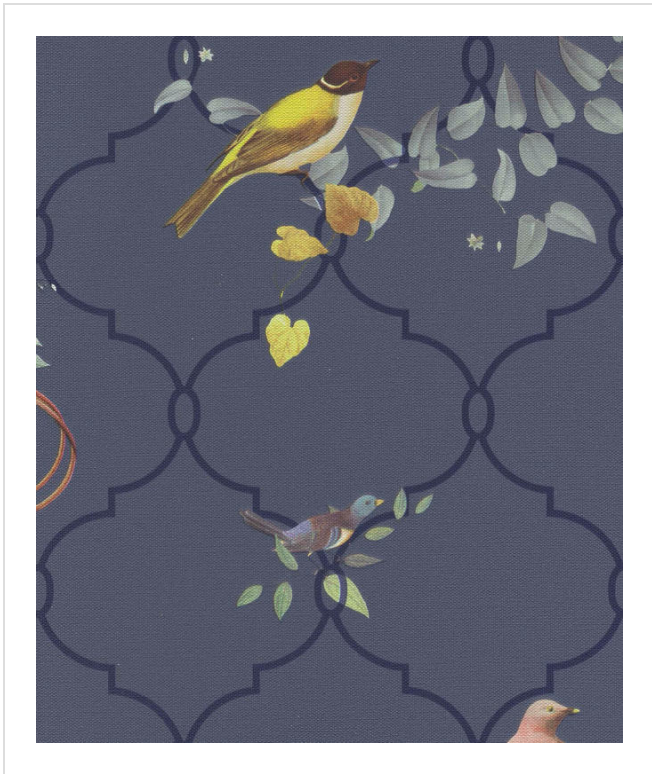

Christian Fischbacher Collection

CHR219181

Sumptuous silkslinens and brocades coordinate with botanical prints and exotic birds

All designs in Christian Fischbacher Collection (59)

06cm repeat

106cm repeat

106cm repeat

106cm repeat

Christian Fischbacher Collection is in our Range of coordinating designs binder

✉ My library needs updating. Please contact me

Specification

[53 - 68cm wide wallcovering ▶](#)

53cm wide