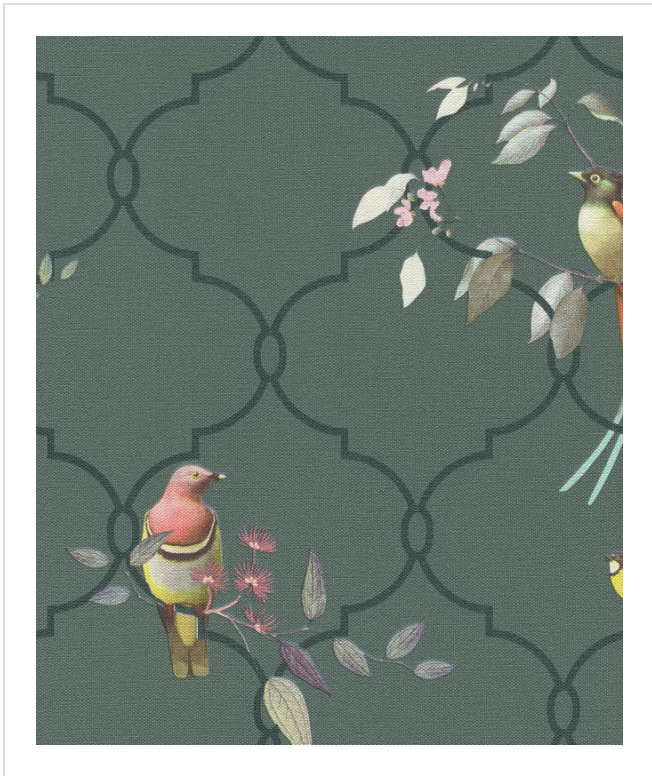

# Christian Fischbacher Collection

CHR219183

Sumptuous silkslinens and brocades coordinate with botanical prints and exotic birds

All designs in Christian Fischbacher Collection (59)

06cm repeat

106cm repeat

106cm repeat

106cm repeat

**Christian Fischbacher Collection** is in our Range of coordinating designs binder

✉ My library needs updating. Please contact me