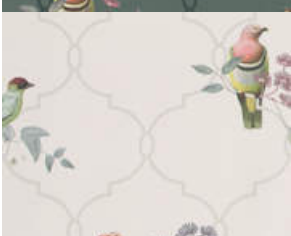

# Christian Fischbacher Collection

CHR219183

Sumptuous silkslinens and brocades coordinate with botanical prints and exotic birds

All designs in Christian Fischbacher Collection (59)

06cm repeat

106cm repeat

106cm repeat

106cm repeat

**Christian Fischbacher Collection** is in our Range of coordinating designs binder

✉ My library needs updating. Please contact me