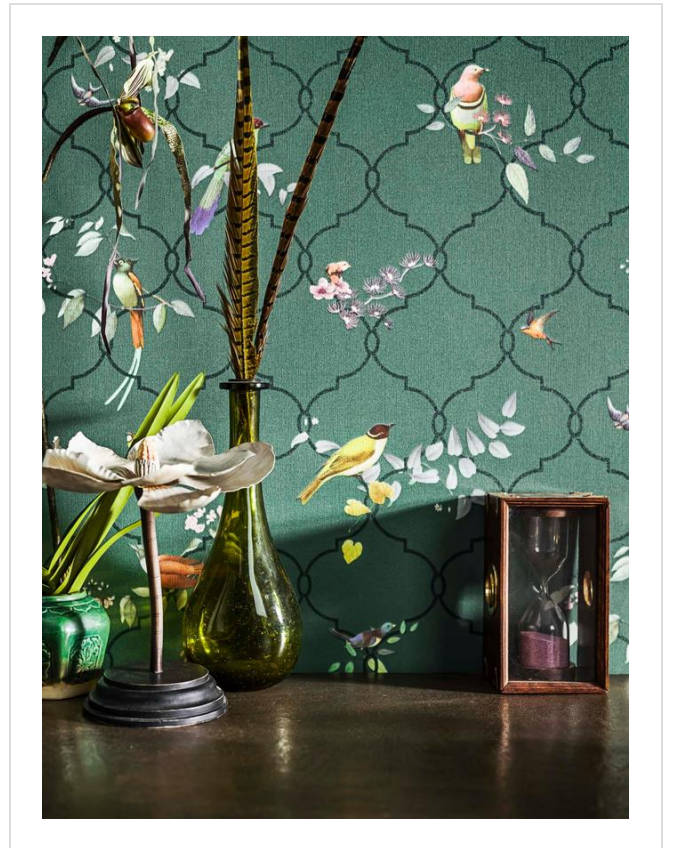

# Christian Fischbacher Collection

CHR219183

Sumptuous silkslinens and brocades coordinate with botanical prints and exotic birds

All designs in Christian Fischbacher Collection (59)

06cm repeat

106cm repeat

106cm repeat

106cm repeat

**Christian Fischbacher Collection** is in our Range of coordinating designs binder

✉ My library needs updating. Please contact me