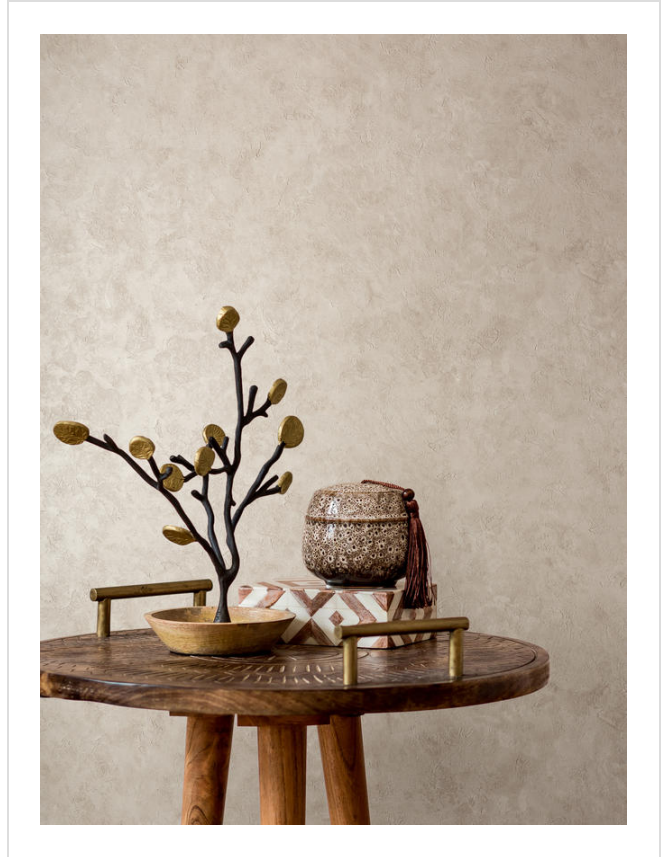

# Cityscape

CIT SG0501

Designed by Stacy Garcia. Textured plaster. Coordinates with Highrise

All colours in Cityscape (15)

## About Cityscape

STACY GARCIA  
NEW YORK

Stacy Garcia is an internationally renowned interior product designer, having initially studied and designed textiles in the UK, Europe and the USA.

Cityscape is just one design from the Stacy Garcia®/New York portfolio and is inspired by the architecture and gritty textures of buildings old and new.

Each design tells a story influenced by the artisans, architecture, sights and sounds of her home town New York. Do have a look at other designs in this New York-inspired series: **Esplanade**, **Market Street**, **Brushwick**, **Minetta** and **Highrise**.