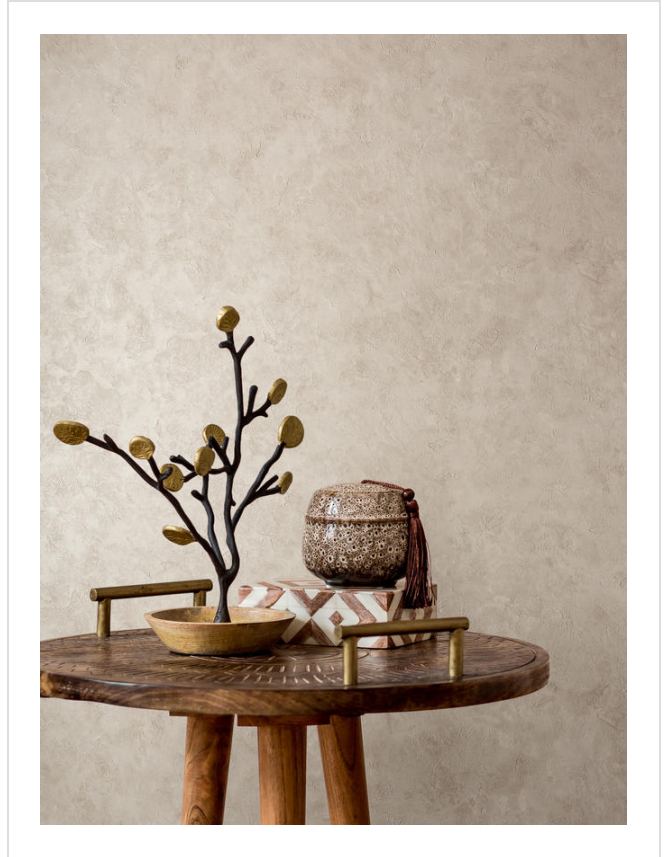

Cityscape

CIT SG0502

Designed by Stacy Garcia. Textured plaster. Coordinates with Highrise

All colours in Cityscape (15)

About Cityscape

STACY GARCIA
NEW YORK

Stacy Garcia is an internationally renowned interior product designer, having initially studied and designed textiles in the UK, Europe and the USA.

Cityscape is just one design from the Stacy Garcia®/New York portfolio and is inspired by the architecture and gritty textures of buildings old and new.

Each design tells a story influenced by the artisans, architecture, sights and sounds of her home town New York. Do have a look at other designs in this New York-inspired series: *Esplanade*, *Market Street*, *Brushwick*, *Minetta* and *Highrise*.

To learn more about Stacy Garcia - [please click here](#).

Cityscape is in our **White** binder

✉ My library needs updating. Please contact me

Specification

[Fabric backed vinyl wallcovering ▶](#)

137cm wide